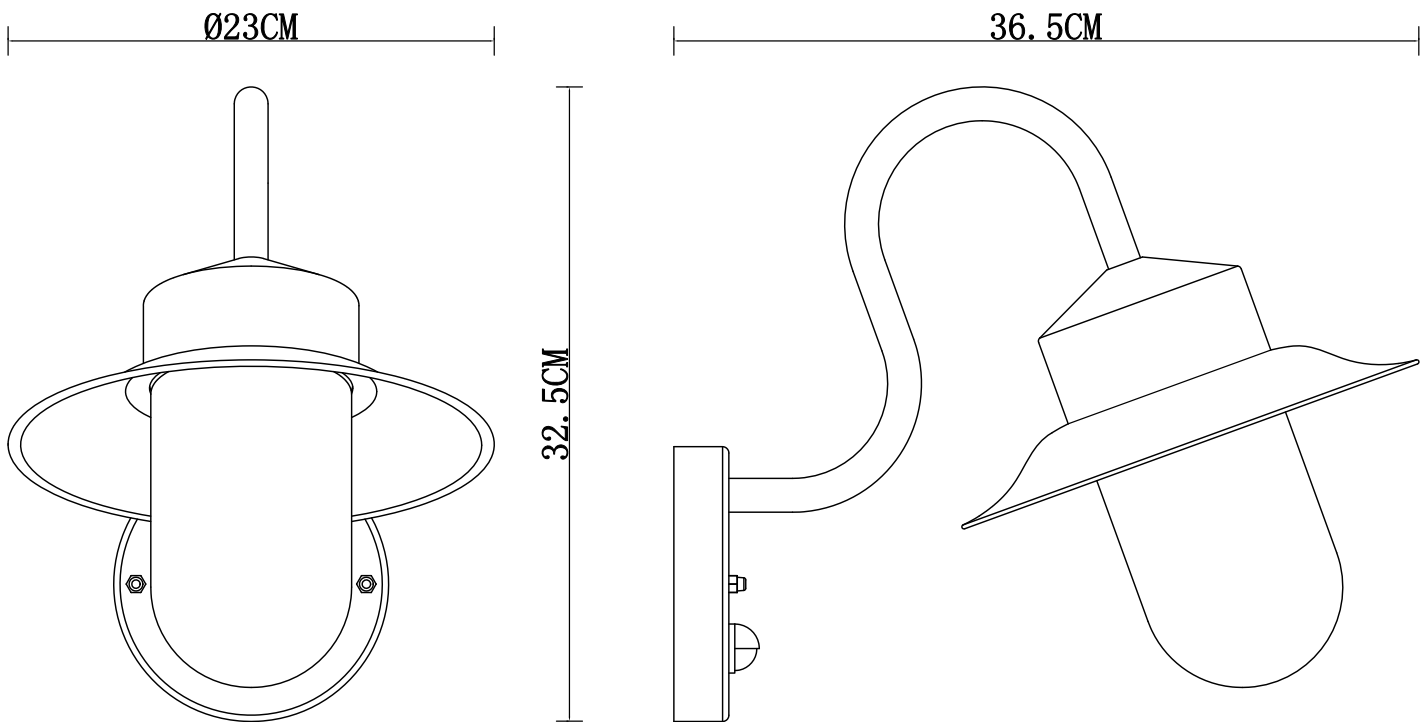

CERTIFICATION

CONTACT

www.firstchoicelighting.co.uk

info@firstchoicelighting.co.uk