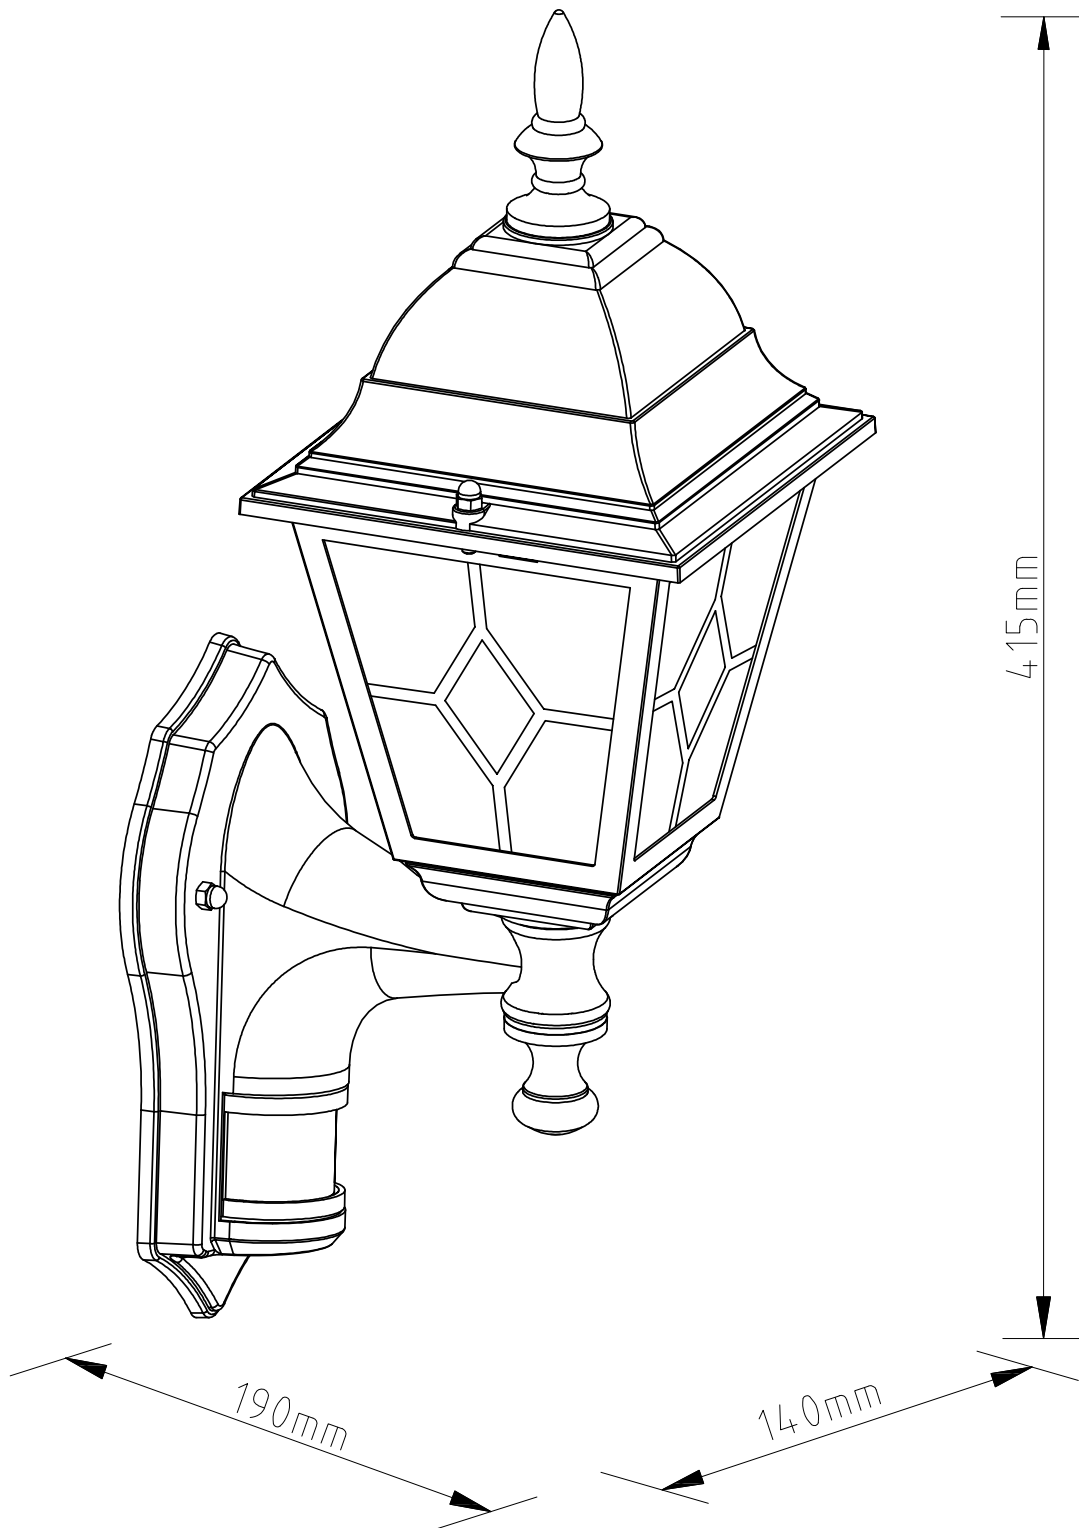

FCL-28227X2

Set of 2 Morecambe - Black Brushed Gold PIR Sensor Outdoor Wall Lights

CERTIFICATION

CONTACT

www.firstchoicelighting.co.uk

info@firstchoicelighting.co.uk