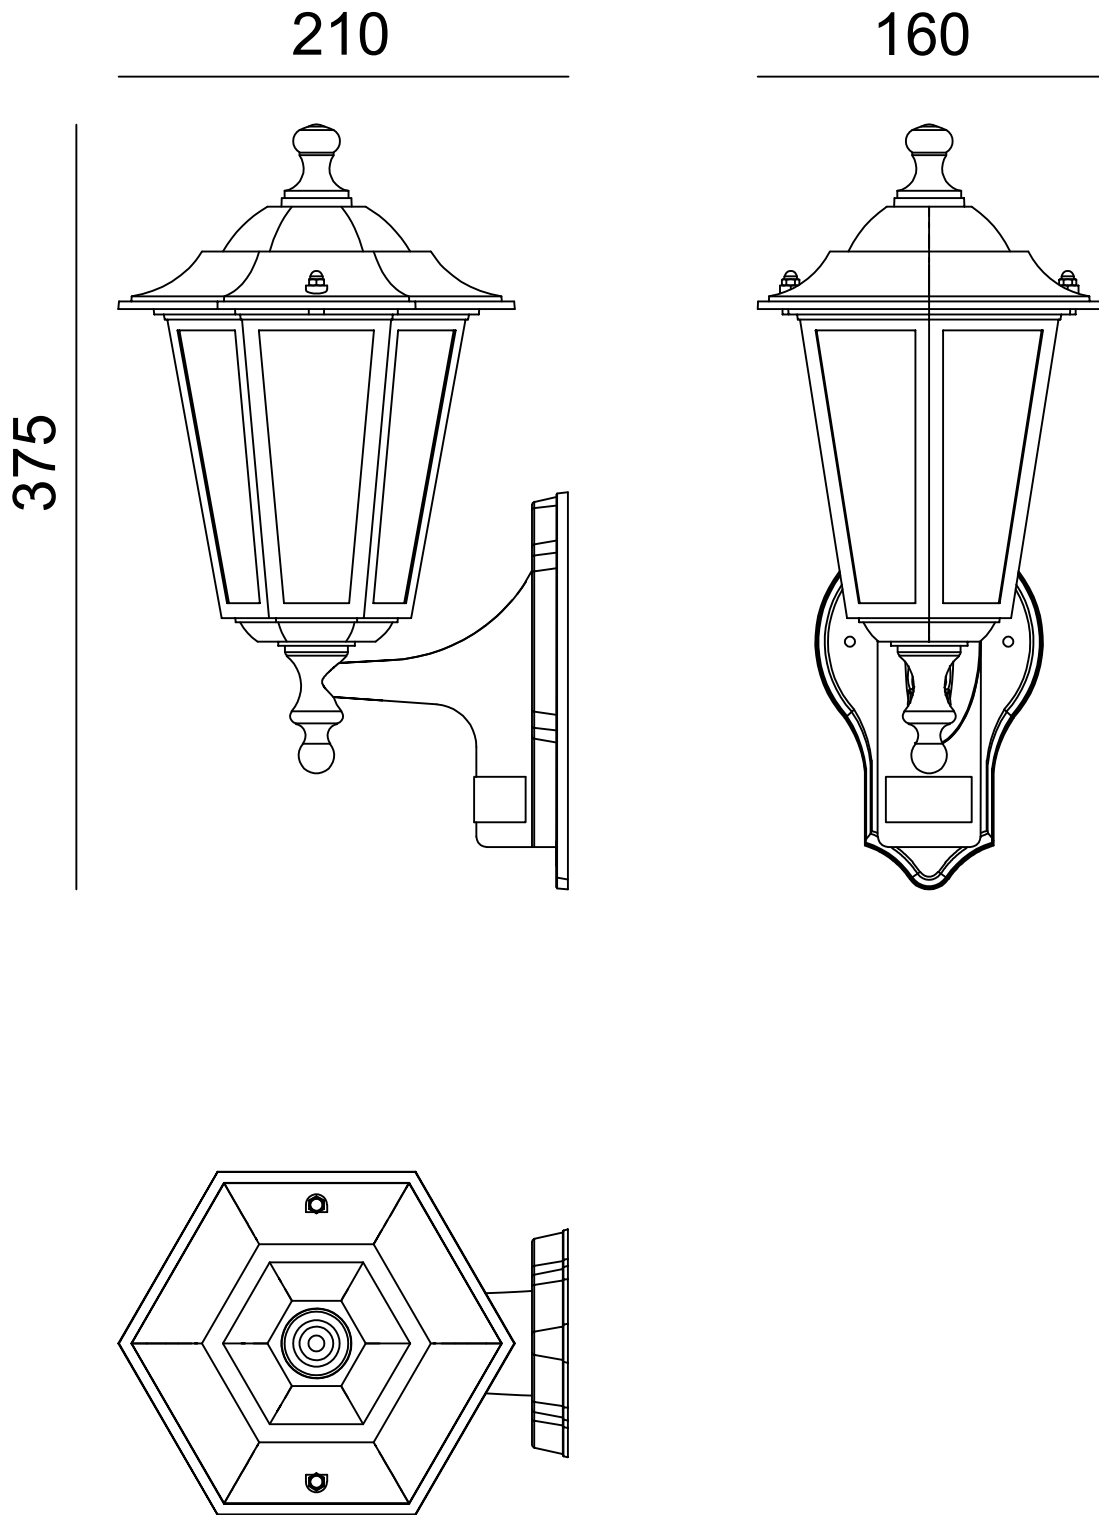

CERTIFICATION

CONTACT

www.firstchoicelighting.co.uk

info@firstchoicelighting.co.uk