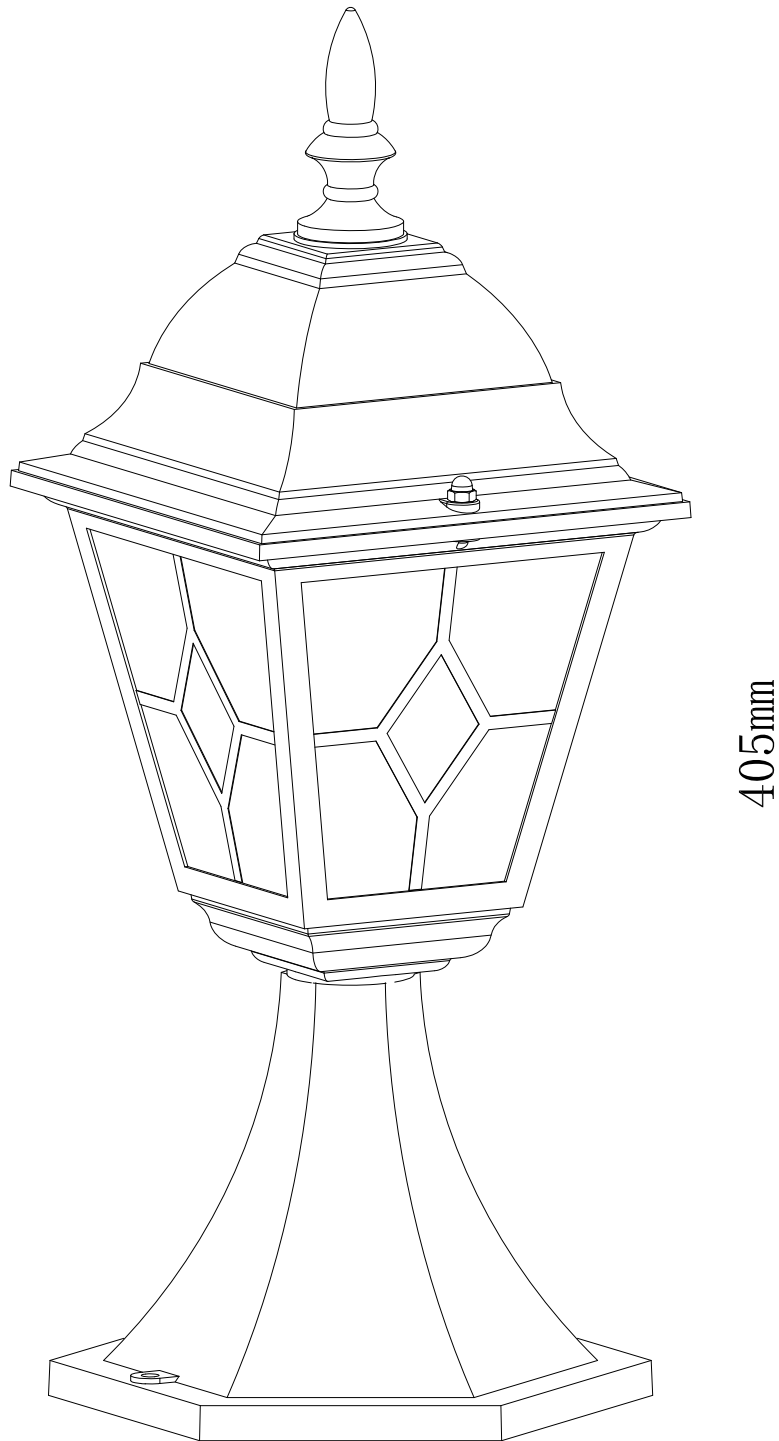

60W Max E27 ES (required)
Dimmable
FCL-28229

148mm

405mm

170.5mm