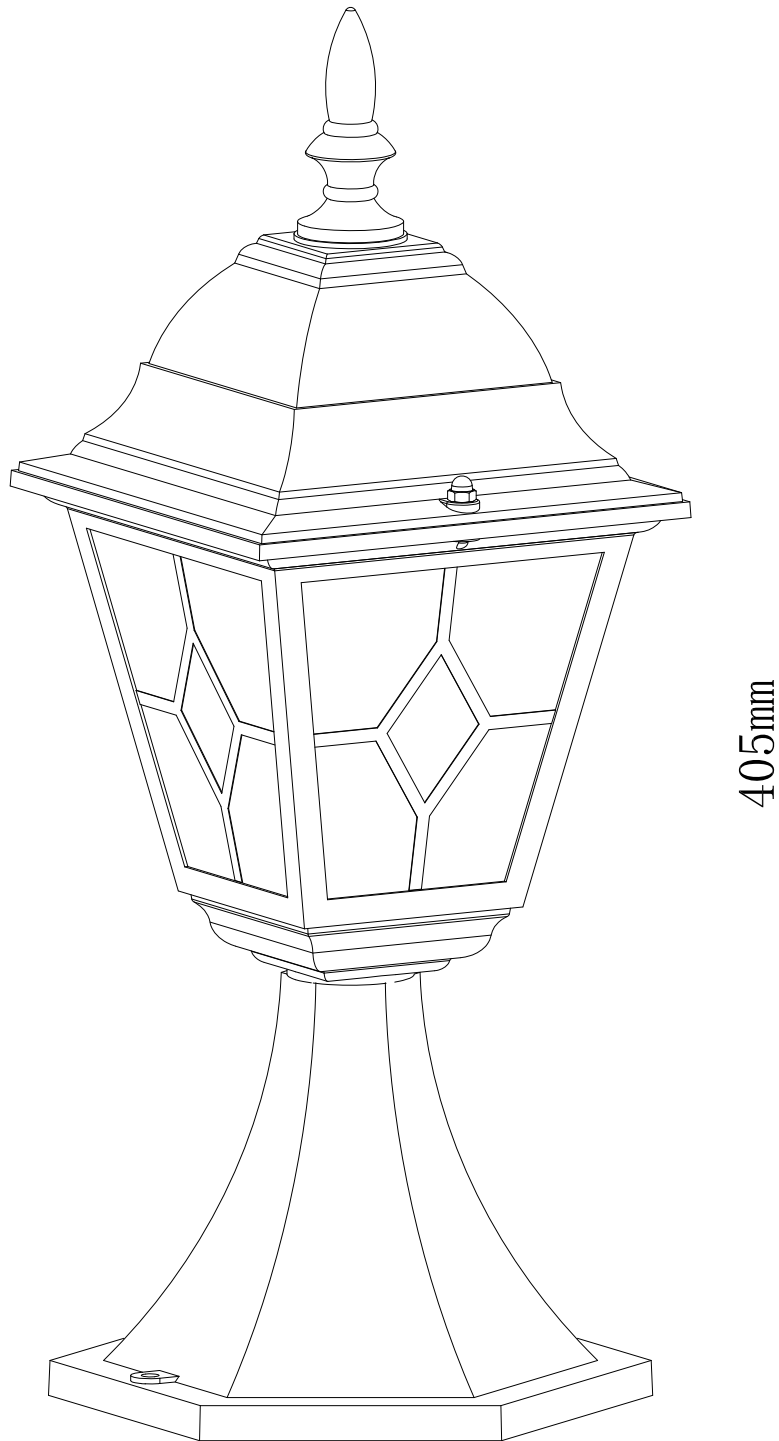

2 x 60W Max E27 ES (required)
Dimmable
FCL-28229X2

148mm

405mm

170.5mm