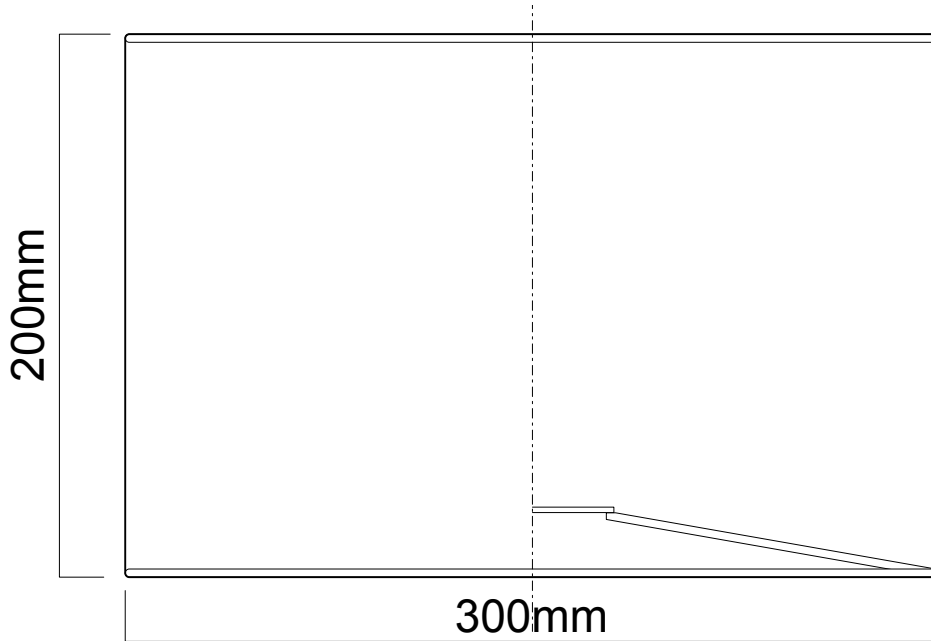

FCL-28231X2

Set of 2 Fern - Sage Green Cut Out 30cm Pendant Lightshades

LIGHT SOURCE DATA

- 2 x 10W Max B22 BC or E27 ES (required)
- Lamp direction - Indirect
- Lamp shape - Standard
- Dimmable
- Energy class: Not applicable

DIMENSION DATA

- Height 200mm
- Diameter 300mm
- Weight 0.26kg

SPECIFICATION

- Manufacturer warranty for 2 years from date of purchase
- Sage green cotton with silver inner detail
- IP20
- No
- 240V
- Assembly required? No
- UKCA Marking, Energy Efficient, Energy Saving

CERTIFICATION

CONTACT

www.firstchoicelighting.co.uk

info@firstchoicelighting.co.uk

FCL-28231X2

Set of 2 Fern - Sage Green Cut Out 30cm Pendant Lightshades

CERTIFICATION

CONTACT