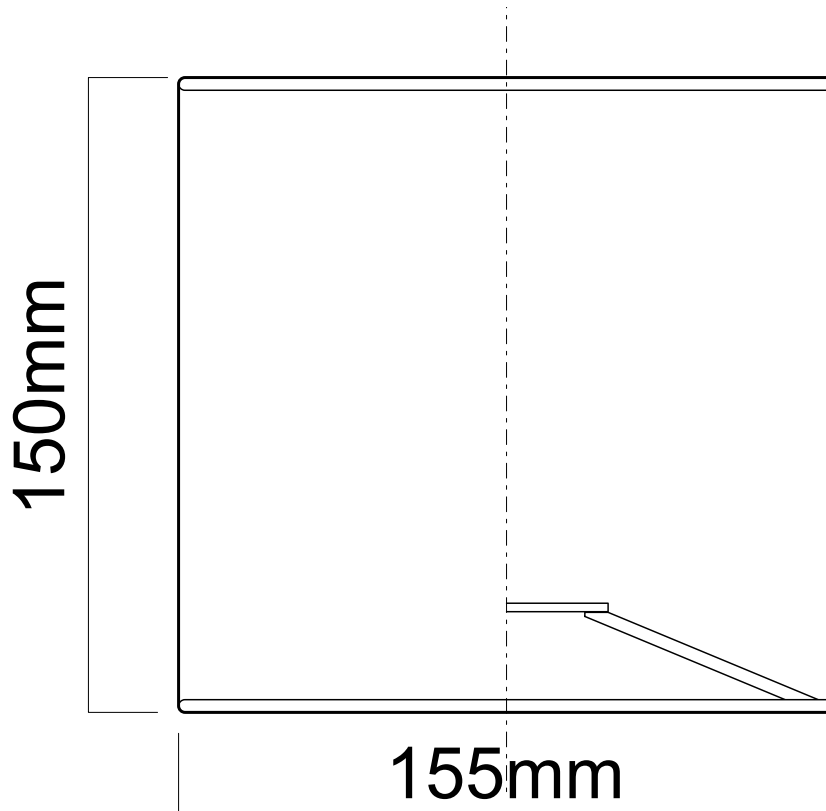

Set of 2 Fern - Sage Green Cut Out 15.5cm Table Lamp Shades

CERTIFICATION

CONTACT

www.firstchoicelighting.co.uk

info@firstchoicelighting.co.uk