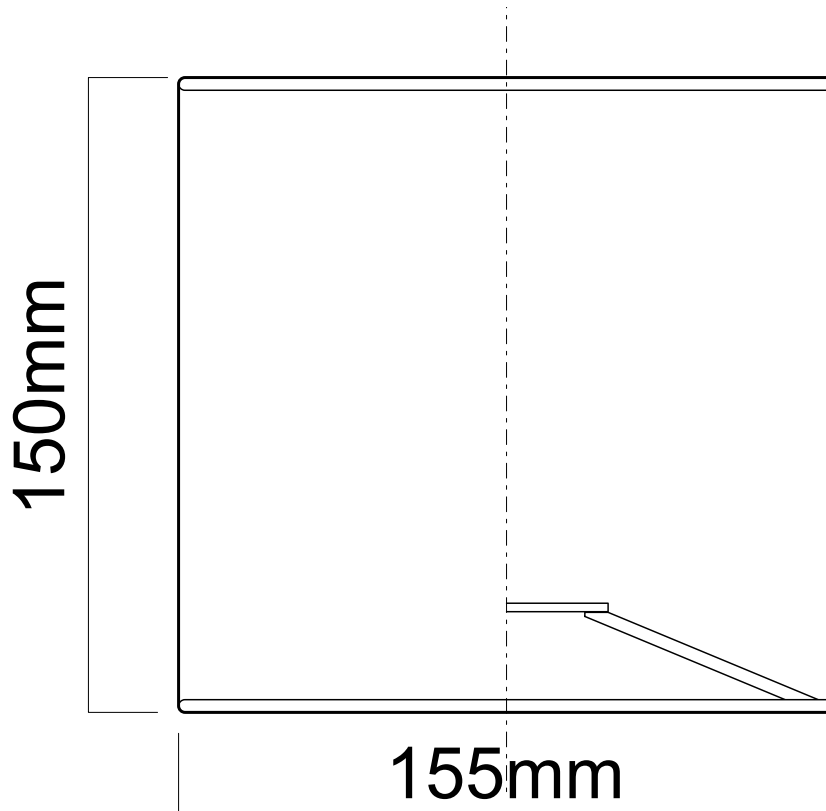

CERTIFICATION

CONTACT

www.firstchoicelighting.co.uk

info@firstchoicelighting.co.uk