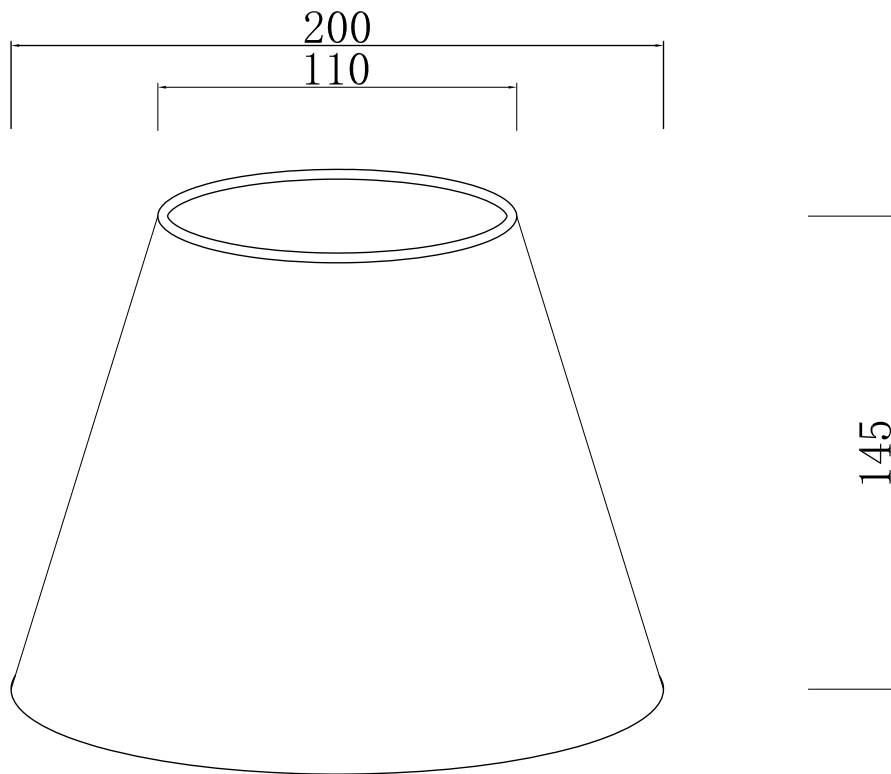

## LIGHT SOURCE DATA

- 10W Max B22 BC or E14 SES (required)
- Lamp direction - Indirect
- Lamp shape - Standard
- Dimmable
- Energy class: Not applicable

## DIMENSION DATA

- Height 145mm
- Diameter 200mm
  
- Weight 0.10kg

# FCL-28242

Royal Blue Cotton 20cm Diameter Tapered Fabric Lamp Shade

---