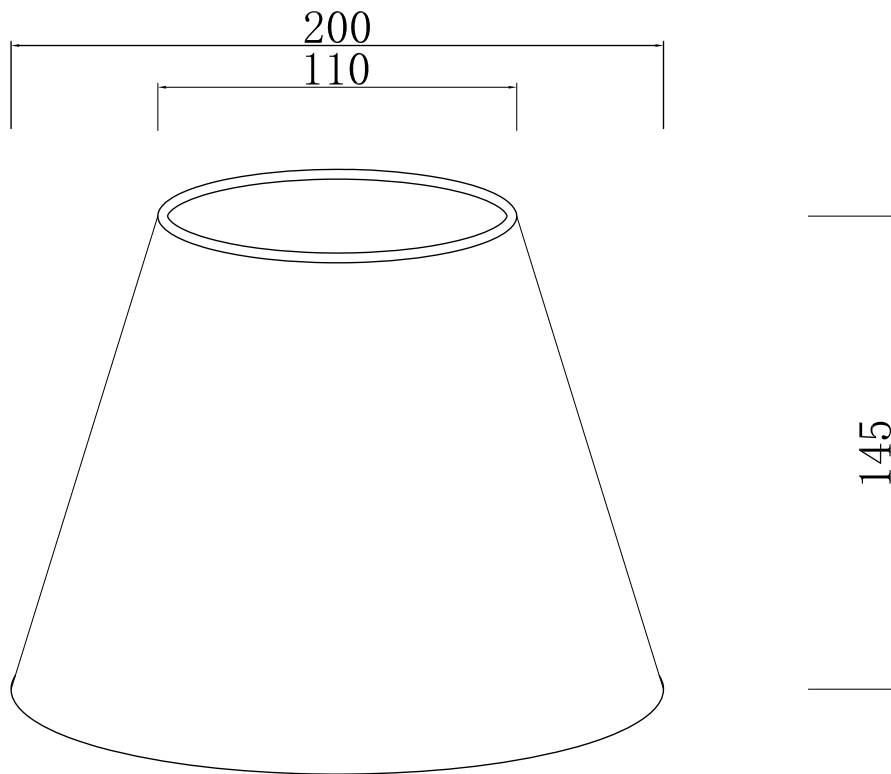

Set of 2 Royal Blue Cotton 20cm Diameter Tapered Fabric Lamp Shades

LIGHT SOURCE DATA

- 2 x 10W Max B22 BC or E14 SES (required)
- Lamp direction - Indirect
- Lamp shape - Standard
- Dimmable
- Energy class: Not applicable

DIMENSION DATA

- Height 145mm
- Diameter 200mm

- Weight 0.10kg

SPECIFICATION

- Manufacturer warranty for 2 years from date of purchase
- Textured royal blue cotton
- IP20
- No
- 240V
- Assembly required? No
- UKCA Marking, Energy Efficient, Energy Saving

CERTIFICATION

CONTACT

www.firstchoicelighting.co.uk

info@firstchoicelighting.co.uk

FCL-28242X2

Set of 2 Royal Blue Cotton 20cm Diameter Tapered Fabric Lamp Shades

CERTIFICATION

CONTACT