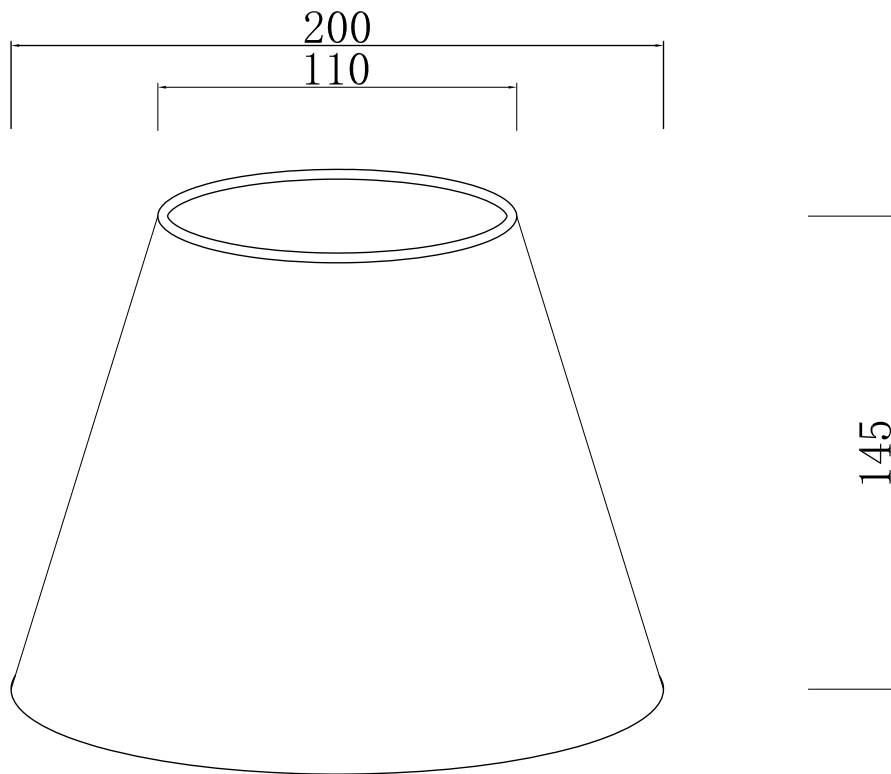

Set of 2 Ivory Cotton 20cm Diameter Tapered Fabric Lamp Shades

LIGHT SOURCE DATA

- 2 x 10W Max B22 BC or E14 SES (required)
- Lamp direction - Indirect
- Lamp shape - Standard
- Dimmable
- Energy class: Not applicable

DIMENSION DATA

- Height 145mm
- Diameter 200mm
- Weight 0.10kg

SPECIFICATION

- Manufacturer warranty for 2 years from date of purchase
- Textured off white cotton
- IP20
- No
- 240V
- Assembly required? No
- UKCA Marking, Energy Efficient, Energy Saving

CERTIFICATION

CONTACT

www.firstchoicelighting.co.uk

info@firstchoicelighting.co.uk

FCL-28243X2

Set of 2 Ivory Cotton 20cm Diameter Tapered Fabric Lamp Shades

CERTIFICATION

CONTACT