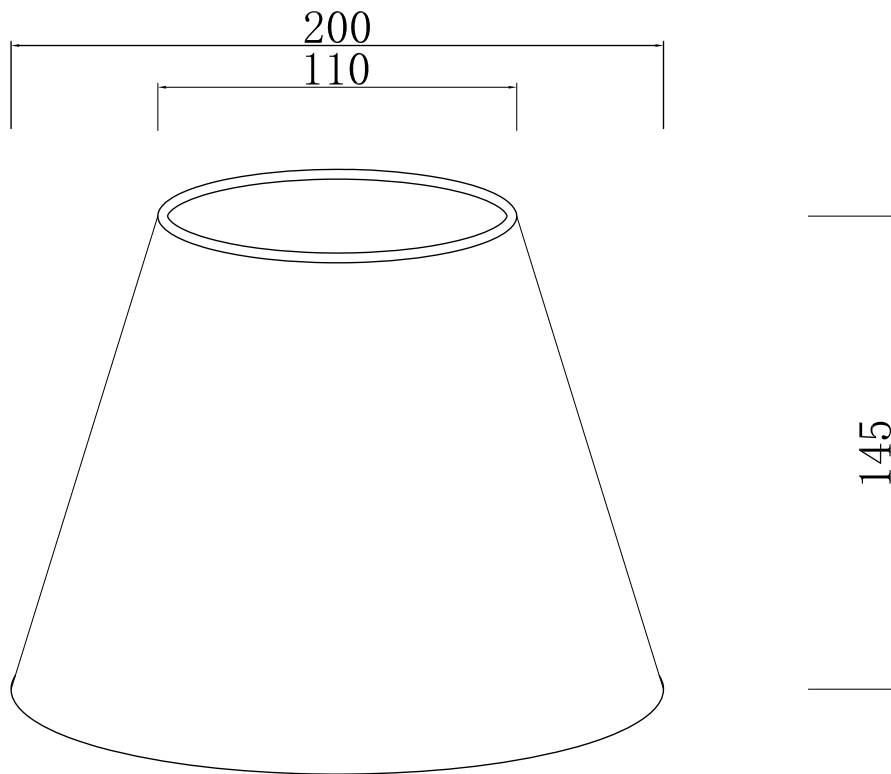

CERTIFICATION

CONTACT

www.firstchoicelighting.co.uk

info@firstchoicelighting.co.uk