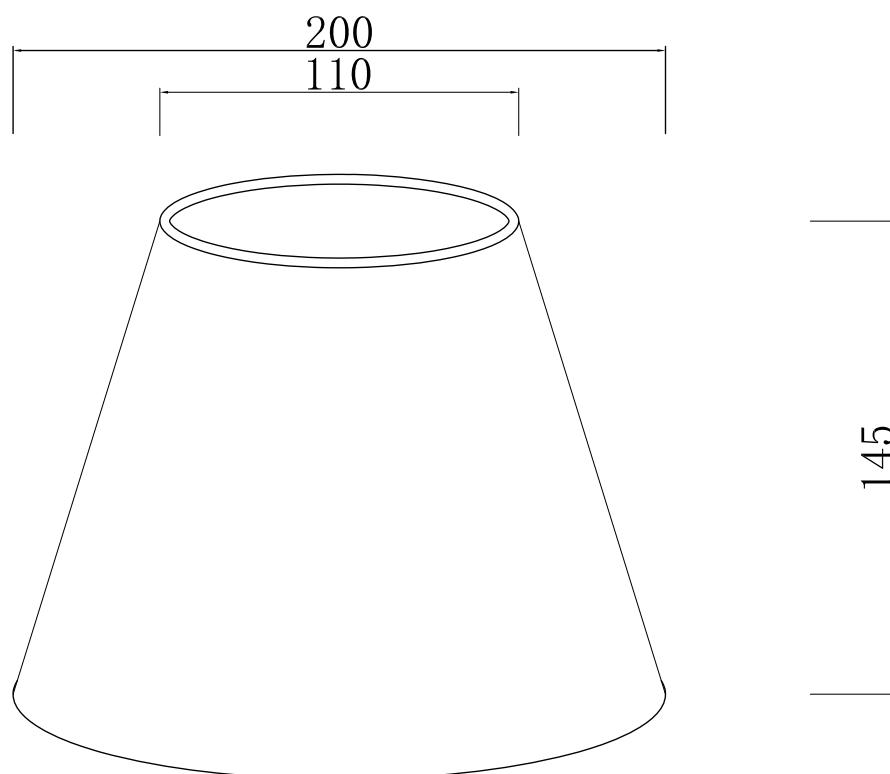

Set of 2 Navy Blue Cotton 20cm Diameter Tapered Fabric Lamp Shades

LIGHT SOURCE DATA

- 2 x 10W Max B22 BC or E14 SES (required)
- Lamp direction - Indirect
- Lamp shape - Standard
- Dimmable
- Energy class: Not applicable

DIMENSION DATA

- Height 145mm
- Diameter 200mm
- Weight 0.10kg

SPECIFICATION

- Manufacturer warranty for 2 years from date of purchase
- Textured navy blue cotton
- IP20
- No
- 240V
- Assembly required? No
- UKCA Marking, Energy Efficient, Energy Saving

CERTIFICATION

CONTACT

www.firstchoicelighting.co.uk

info@firstchoicelighting.co.uk

FCL-28244X2

Set of 2 Navy Blue Cotton 20cm Diameter Tapered Fabric Lamp Shades

CERTIFICATION

CONTACT