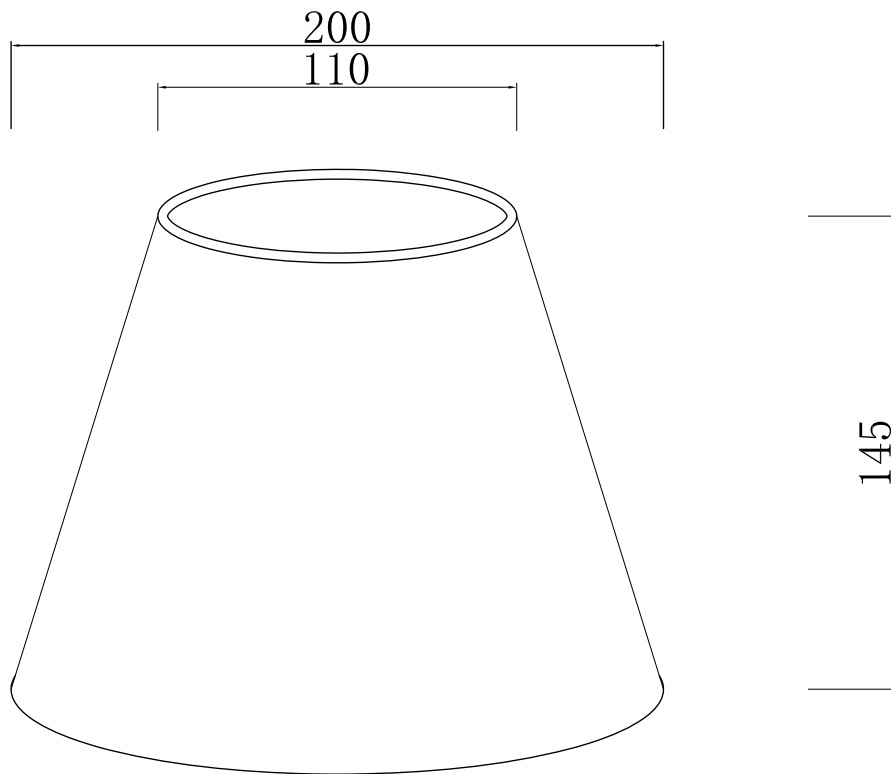

Sage Green Cotton 20cm Diameter Tapered Fabric Lamp Shade

LIGHT SOURCE DATA

- 10W Max B22 BC or E14 SES (required)
- Lamp direction - Indirect
- Lamp shape - Standard
- Dimmable
- Energy class: Not applicable

DIMENSION DATA

- Height 145mm
- Diameter 200mm
- Weight 0.10kg

SPECIFICATION

- Manufacturer warranty for 2 years from date of purchase
- Textured sage green cotton
- IP20
- No
- 240V
- Assembly required? No
- UKCA Marking, Energy Efficient, Energy Saving

CERTIFICATION

CONTACT

www.firstchoicelighting.co.uk

info@firstchoicelighting.co.uk

FCL-28245

Sage Green Cotton 20cm Diameter Tapered Fabric Lamp Shade

CERTIFICATION

CONTACT