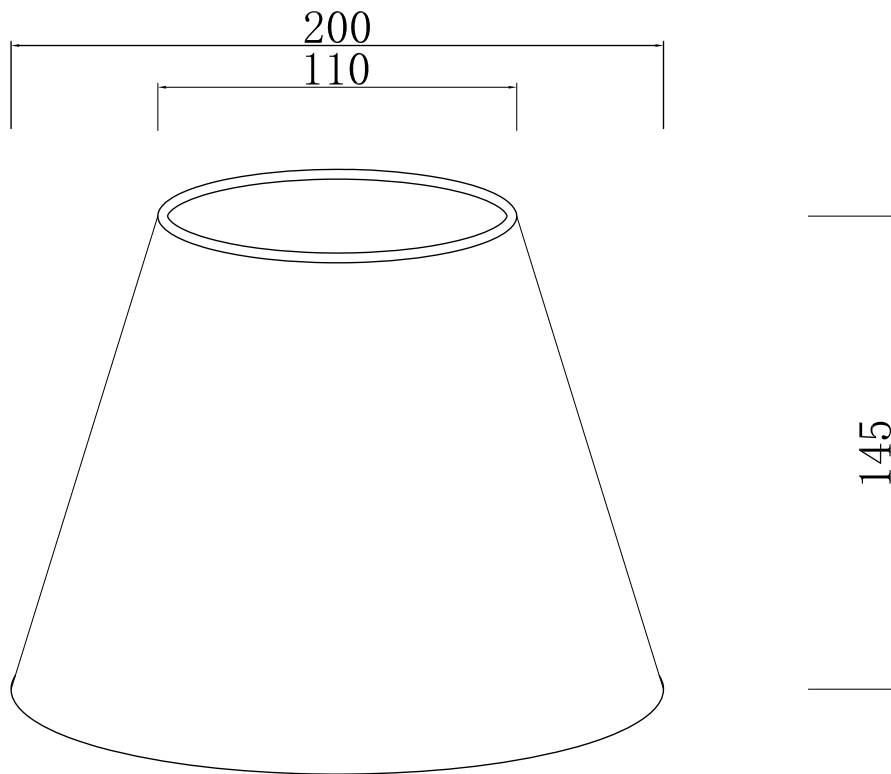

Set of 2 Sage Green Cotton 20cm Diameter Tapered Fabric Lamp Shades

LIGHT SOURCE DATA

- 2 x 10W Max B22 BC or E14 SES (required)
- Lamp direction - Indirect
- Lamp shape - Standard
- Dimmable
- Energy class: Not applicable

DIMENSION DATA

- Height 145mm
- Diameter 200mm
- Weight 0.10kg

SPECIFICATION

- Manufacturer warranty for 2 years from date of purchase
- Textured sage green cotton
- IP20
- No
- 240V
- Assembly required? No
- UKCA Marking, Energy Efficient, Energy Saving

CERTIFICATION

CONTACT

www.firstchoicelighting.co.uk

info@firstchoicelighting.co.uk

FCL-28245X2

Set of 2 Sage Green Cotton 20cm Diameter Tapered Fabric Lamp Shades

CERTIFICATION

CONTACT