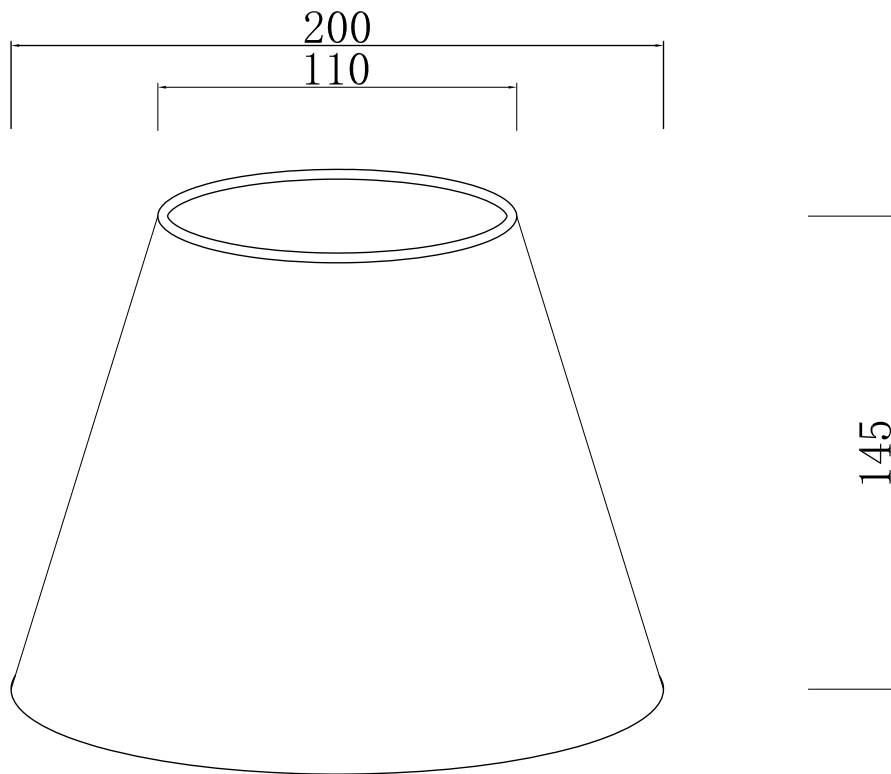

LIGHT SOURCE DATA

- 10W Max B22 BC or E14 SES (required)
- Lamp direction - Indirect
- Lamp shape - Standard
- Dimmable
- Energy class: Not applicable

DIMENSION DATA

- Height 145mm
- Diameter 200mm

- Weight 0.10kg

www.firstchoicelighting.co.uk

info@firstchoicelighting.co.uk

FCL-28246

Black Cotton 20cm Diameter Tapered Fabric Lamp Shade

CERTIFICATION

CONTACT

www.firstchoicelighting.co.uk

info@firstchoicelighting.co.uk