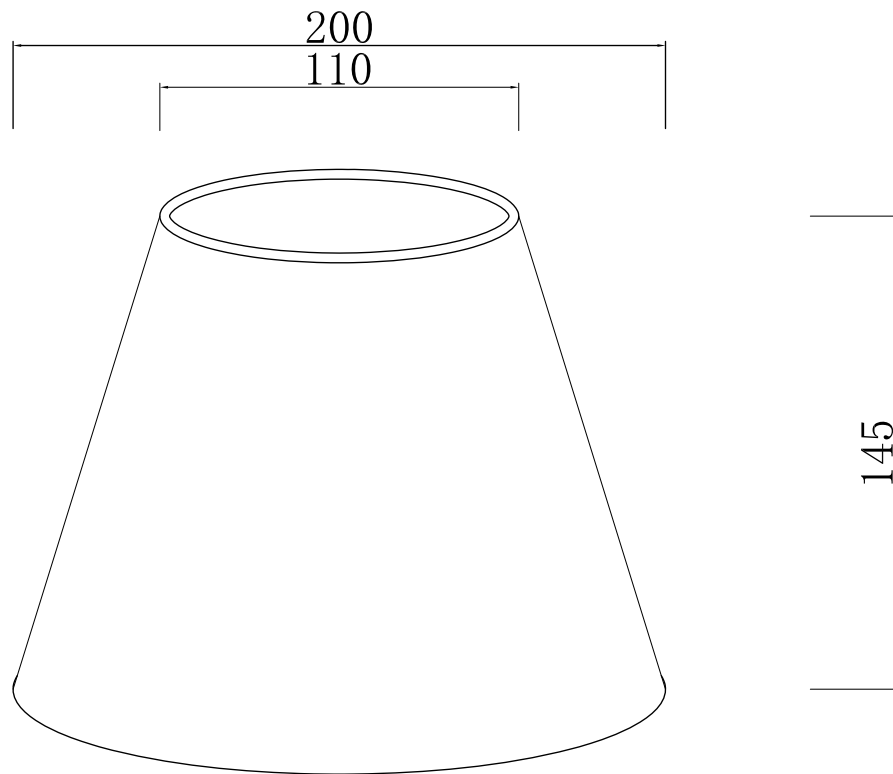

Set of 2 Black Cotton 20cm Diameter Tapered Fabric Lamp Shades

LIGHT SOURCE DATA

- 2 x 10W Max B22 BC or E14 SES (required)
- Lamp direction - Indirect
- Lamp shape - Standard
- Dimmable
- Energy class: Not applicable

DIMENSION DATA

- Height 145mm
- Diameter 200mm
- Weight 0.10kg

SPECIFICATION

- Manufacturer warranty for 2 years from date of purchase
- Textured black cotton
- IP20
- No
- 240V
- Assembly required? No
- UKCA Marking, Energy Efficient, Energy Saving

CERTIFICATION

CONTACT

www.firstchoicelighting.co.uk

info@firstchoicelighting.co.uk

FCL-28246X2

Set of 2 Black Cotton 20cm Diameter Tapered Fabric Lamp Shades

CERTIFICATION

CONTACT