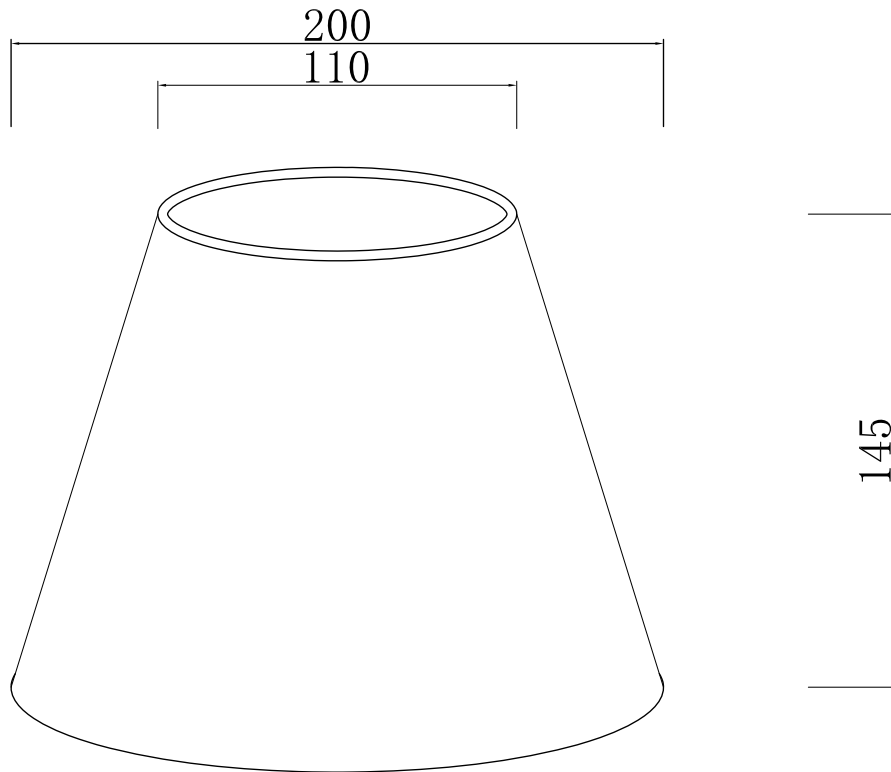

Set of 2 Ochre Cotton 20cm Diameter Tapered Lamp Shades

LIGHT SOURCE DATA

- 2 x 10W Max B22 BC or E14 SES (required)
- Lamp direction - Indirect
- Lamp shape - Standard
- Dimmable
- Energy class: Not applicable

DIMENSION DATA

- Height 145mm
- Diameter 200mm

- Weight 0.10kg

SPECIFICATION

- Manufacturer warranty for 2 years from date of purchase
- Textured ochre cotton
- IP20
- No
- 240V
- Assembly required? No
- UKCA Marking, Energy Efficient, Energy Saving

CERTIFICATION

CONTACT

www.firstchoicelighting.co.uk

info@firstchoicelighting.co.uk

FCL-28247X2

Set of 2 Ochre Cotton 20cm Diameter Tapered Lamp Shades

CERTIFICATION

CONTACT