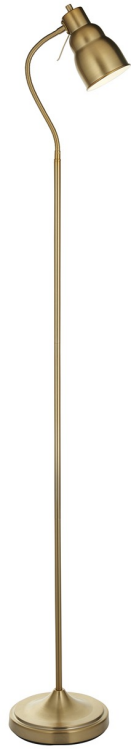

Endon Lighting - Classic Flexi - 108126 - Aged Brass Floor Reading Lamp

REFERENCE

- SKU: FCL-28257
- Supplier SKU: 108126
- Barcode: 5016087188291

DESCRIPTION

Perfect for both classic and modern interiors, this reader floor light is best placed by the side of a sofa or armchair. With a fully adjustable, flexible arm to direct the light where you need it the most. Finished in brushed aged brass, with easy to reach rotary on/off switch.

CATEGORY

- Brand: Endon Lighting
- Family: Classic Flexi
- Category: Indoor Lighting / Floor / Reading

APPEARANCE

- Base: Brushed Aged Brass Plate

DIMENSION

- Height: 1630mm
- Width: 230mm
- Depth: 435mm
- Shade Height: 164mm
- Shade diameter: 112mm
- Weight: 3.85kg

LIGHT SOURCE

- Lamp included: No
- Lamp detail: 7W Max LED GU10 (required)
- Non-dimmable
- Energy class: Not applicable
- Switch: Toggle On/Off Switch

SPECIFICATION

- Ingress protection: IP20
- Class: Class II - Double Insulated, No Earth
- Voltage: 240V