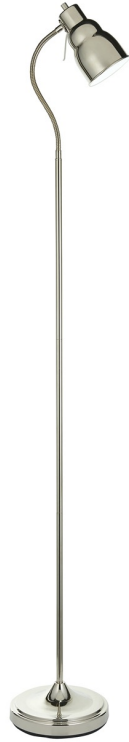

Endon Lighting - Classic Flexi - 108127 - Nickel Floor Reading Lamp

REFERENCE

- SKU: FCL-28258
- Supplier SKU: 108127
- Barcode: 5016087188307

DESCRIPTION

Perfect for both classic and modern interiors, this reader floor light is best placed by the side of a sofa or armchair. With a fully adjustable, flexible arm to direct the light where you need it the most. Finished in bright nickel, with easy to reach rotary on/off switch.

CATEGORY

- Brand: Endon Lighting
- Family: Classic Flexi
- Category: Indoor Lighting / Floor / Reading

APPEARANCE

- Base: Bright Nickel Plate

DIMENSION

- Height: 1630mm
- Width: 230mm
- Depth: 435mm
- Shade Height: 164mm
- Shade diameter: 112mm
- Weight: 3.85kg

LIGHT SOURCE

- Lamp included: No
- Lamp detail: 7W Max LED GU10 (required)
- Non-dimmable
- Energy class: Not applicable
- Switch: Toggle On/Off Switch

SPECIFICATION

- Ingress protection: IP20
- Class: Class II - Double Insulated, No Earth
- Voltage: 240V