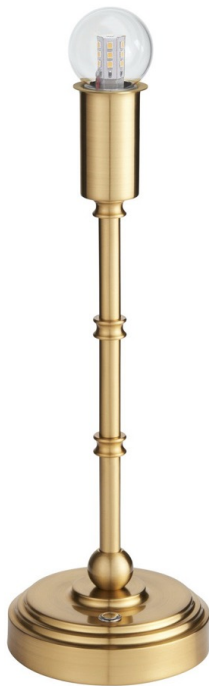

Endon Lighting - Burley Rechargeable - 110458 - LED Aged Brass Touch Base Only Table Lamp

REFERENCE

- SKU: FCL-28269
- Supplier SKU: 110458
- Barcode: 5016087188420

DESCRIPTION

Not tied down by the need for a power cable, this portable, rechargeable 3 stage touch dimmer table lamp enables you to select your own level of light. Classic in style and finished in aged brass making it easy to place around your home. Turns on for low light then touch controlled to increase light level to medium then bright, making it the perfect bedside light. Taking just 5 hours to fully charge and giving up to 30 hours of continuous light. Be creative! Place on shelving, hallways, bed-sides or dining tables, a totally versatile addition to your home. Pair with one of our 16cm decorative clip-on shades for the perfect timeless style.

CATEGORY

- Brand: Endon Lighting
- Family: Burley Rechargeable
- Category: Indoor Lighting / Table / Base Only

APPEARANCE

- Base: Brushed Aged Brass Plate

DIMENSION

- Height: 353mm
- Diameter: 110mm
- Weight: .5kg

LIGHT SOURCE

- Lamp included: Yes
- Lamp detail: 1.5W LED (included)
- Dimmer included
- Kelvin: 2700K (Warm White)
- Lumens: 155Lm
- Lamp hours: 30,000Hrs
- Switch: Touch 3 Stage Dimmer Switch

SPECIFICATION