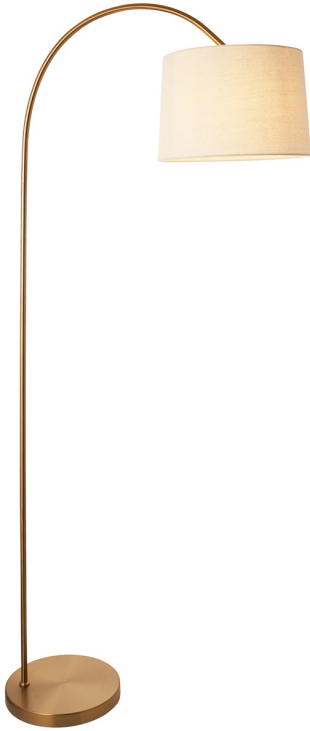

Endon Lighting - Carlson - 110645 - Warm Brass Natural Floor Reading Lamp

REFERENCE

- SKU: FCL-28274
- Supplier SKU: 110645
- Barcode: 5016087188499

DESCRIPTION

Relaxed modern style floor lamp in a warm brass plated finish, supplied with a natural fabric shade. Featuring an easy accessible lamp holder on/off switch, perfect for today's contemporary living.

CATEGORY

- Brand: Endon Lighting
- Family: Carlson
- Category: Indoor Lighting / Floor / Reading

APPEARANCE

- Base: Warm Brass Plate
- Shade: Natural Linen

DIMENSION

- Height: 1635mm
- Width: 350mm
- Depth: 695mm
- Shade Height: 230mm
- Shade diameter: 315mm
- Weight: 5.97kg

LIGHT SOURCE

- Lamp included: No
- Lamp detail: 10W Max LED E27 ES (required)
- Non-dimmable
- Energy class: Not applicable
- Switch: Lampholder On/Off Switch

SPECIFICATION

- Ingress protection: IP20
- Class: Class II - Double Insulated, No Earth
- Voltage: 240V