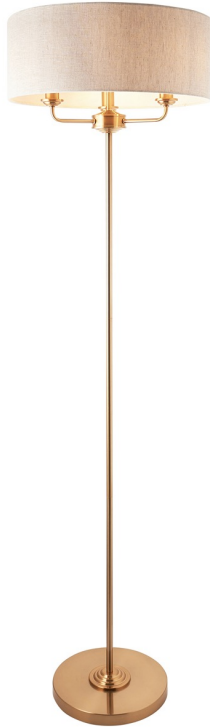

## Endon Lighting - Highclere - 110724 - Vintage Brass Natural 3 Light Floor Lamp

### REFERENCE

- SKU: FCL-28278
- Supplier SKU: 110724
- Barcode: 5016087188536

### DESCRIPTION

This 3 light floor light is a sophisticated mix of natural linen fabric shade, with matching colour cotton inner and vintage brass plated metalwork. This statement light is the perfect timeless addition to modern and classic homes.

### DIMENSION

- Height: 1600mm
- Diameter: 470mm
- Shade Height: 180mm
- Weight: 6.18kg