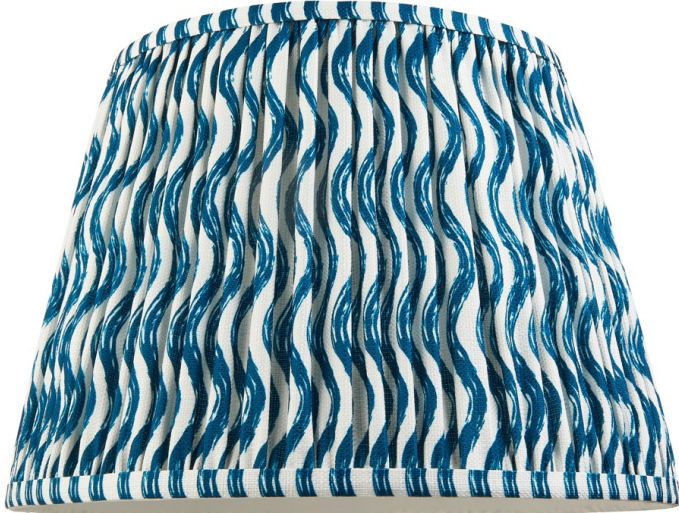

Endon Lighting - Ripple - 111304 - Blue Fabric Shade

REFERENCE

- SKU: FCL-28310
- Supplier SKU: 111304
- Barcode: 5016087188895

DESCRIPTION

35cm tapered shade with reversible white gimbal. Ripple pattern in marlin blue with taped edge detailing and plain inner lining. Perfect when paired with one of our beautifully decorative table lights, floor lamps or cable sets.

CATEGORY

- Brand: Endon Lighting
- Family: Ripple
- Category: Indoor Lighting / Shade / Fabric

APPEARANCE

- Shade: Marlin Blue Faux Silk

DIMENSION

- Height: 240mm
- Diameter: 350mm
- Weight: .55kg

LIGHT SOURCE