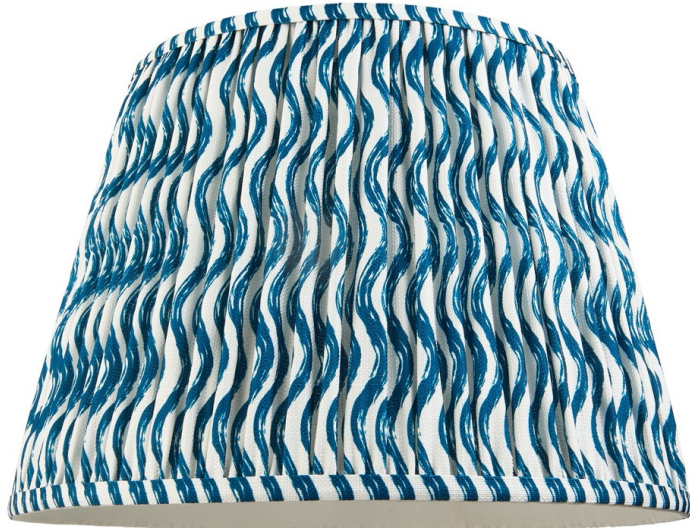

Endon Lighting - Ripple - 111305 - Blue Fabric Shade

REFERENCE

- SKU: FCL-28311
- Supplier SKU: 111305
- Barcode: 5016087188901

DESCRIPTION

40cm tapered shade with reversible white gimbal. Ripple pattern in marlin blue with taped edge detailing and plain inner lining. Perfect when paired with one of our beautifully decorative floor lamps or cable sets.

CATEGORY

- Brand: Endon Lighting
- Family: Ripple
- Category: Indoor Lighting / Shade / Fabric

APPEARANCE

- Shade: Marlin Blue Faux Silk

DIMENSION

- Height: 275mm
- Diameter: 400mm
- Weight: .65kg

LIGHT SOURCE