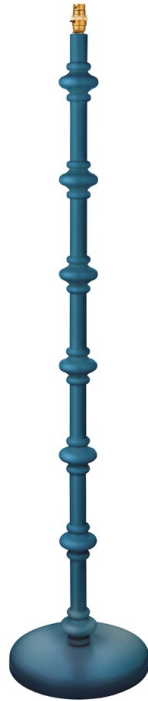

Endon Lighting - Carnaby - 111605 - Blue Base Only Floor Lamp

REFERENCE

- SKU: FCL-28335
- Supplier SKU: 111605
- Barcode: 5016087189397

DESCRIPTION

This unique wooden turned spindle floor lamp is inspired by past design styles with a fresh update. Painted in classic satin marlin blue with a brass B22 switched lamp holder and grey braided fabric flex. Each product is turned on a wood lathe by hand and will be unique, any variants in finish are part of the individual charm of the product. Pair with one of our 35cm or 40cm decorative fabric shades for a unique classic style.

CATEGORY

- Brand: Endon Lighting
- Family: Carnaby
- Category: Indoor Lighting / Floor / Base Only

APPEARANCE

- Base: Marlin Blue Paint

DIMENSION

- Height: 1380mm
- Diameter: 300mm
- Weight: 3.55kg

LIGHT SOURCE

- Lamp included: No
- Lamp detail: 10W Max LED B22 BC (required)
- Non-dimmable
- Energy class: Not applicable
- Switch: Lampholder On/Off Switch

SPECIFICATION

- Ingress protection: IP20
- Class: Class I - Single Insulated, Earthed
- Voltage: 240V