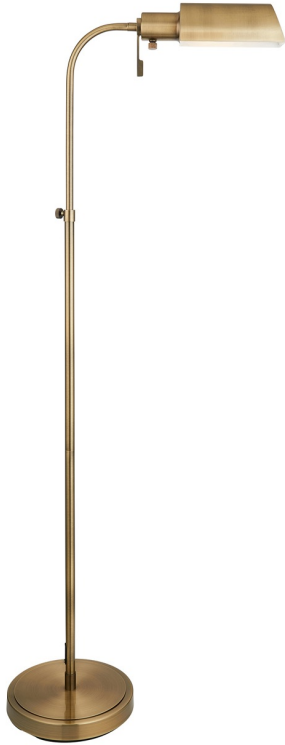

Endon Lighting - Pharmacy - 114205 - Antique Brass Floor Reading Lamp

REFERENCE

- SKU: FCL-28435
- Supplier SKU: 114205
- Barcode: 5016087190997

DESCRIPTION

Classic styling inspired by Pharmacy lamps from the past, meets functionality in this timeless styled height adjustable reading light. With angled metal shade that can be tilted sideways to where it is most required and finished in antique brass with easy to reach rotary on/off switch and black PVC flex.

CATEGORY

- Brand: Endon Lighting
- Family: Pharmacy
- Category: Indoor Lighting / Floor / Reading

APPEARANCE

- Base: Antique Brass Plate

DIMENSION

- Height: 1100 - 1400mm
- Width: 250mm
- Depth: 350mm
- Weight: 5.25kg

LIGHT SOURCE

- Lamp included: No
- Lamp detail: 10W Max LED E27 ES (required)
- Non-dimmable
- Energy class: Not applicable
- Switch: Toggle On/Off Switch

SPECIFICATION

- Ingress protection: IP20
- Class: Class II - Double Insulated, No Earth
- Voltage: 240V