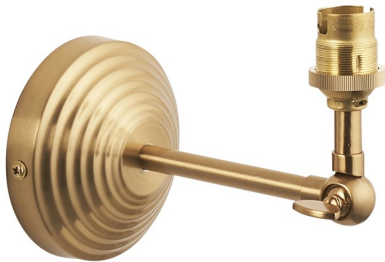

Endon Lighting - Obelisk Wing - 115063 - Aged Brass Wall Light

REFERENCE

- SKU: FCL-28445
- Supplier SKU: 115063
- Barcode: 5016087197200

DESCRIPTION

A multiple stepped wall back with simple linear arm featuring an adjustable knuckle to angle the wall light for that authentic classic look. Perfect for bedrooms, hallways and lounge spaces. Finished in brushed aged brass, complete the look with one of our 16cm decorative fabric shades.

CATEGORY

- Brand: Endon Lighting
- Family: Obelisk Wing
- Category: Indoor Lighting / Wall / Decorative

APPEARANCE

- Base: Brushed Aged Brass Plate

DIMENSION

- Height: 143mm
- Width: 100mm
- Depth: 165mm

LIGHT SOURCE

- Lamp included: No
- Lamp detail: 4W Max LED B22 BC (required)
- Dimmable
- Energy class: Not applicable
- Switch: No

SPECIFICATION

- Ingress protection: IP20
- Class: Class I - Single Insulated, Earthed
- Voltage: 240V