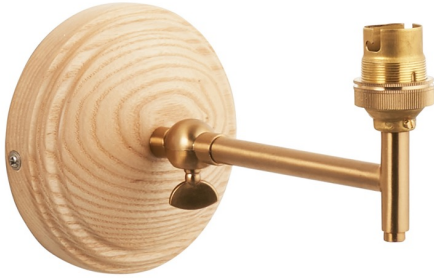

Endon Lighting - Wood Fold - 115077 - Ash Wood Aged Brass Wall Light

REFERENCE

- SKU: FCL-28459
- Supplier SKU: 115077
- Barcode: 5016087197347

DESCRIPTION

A natural Ash wood wall back with simple linear arm featuring an adjustable knuckle to fold and reposition the wall light. Perfect for bedsides, finished in brushed aged brass. Complete the look with one of our decorative fabric shades.

CATEGORY

- Brand: Endon Lighting
- Family: Wood Fold
- Category: Indoor Lighting / Wall / Decorative

APPEARANCE

- Base: Ash Wood
- Detail: Aged Brass Plate

DIMENSION

- Height: 130mm
- Width: 120mm
- Depth: 196mm

LIGHT SOURCE

- Lamp included: No
- Lamp detail: 4W Max LED B22 BC (required)
- Dimmable
- Energy class: Not applicable
- Switch: No

SPECIFICATION

- Ingress protection: IP20
- Class: Class I - Single Insulated, Earthed
- Voltage: 240V