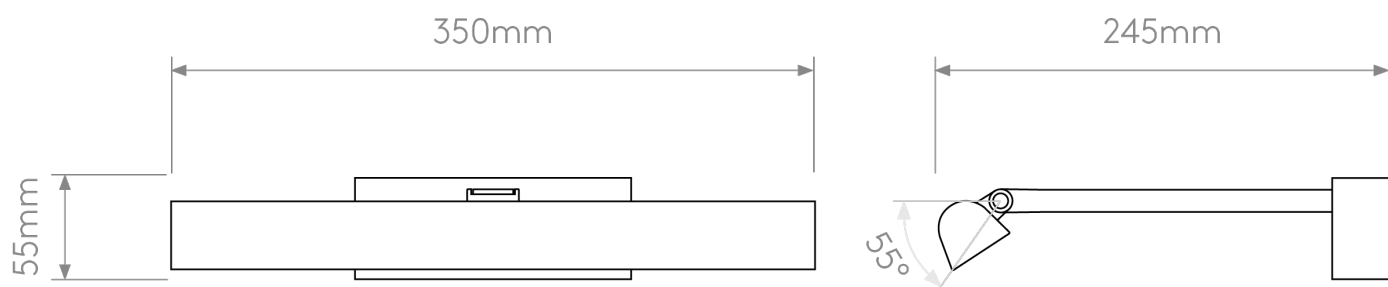

Astro Lighting - Renoir 350 1371025 - Bronze Picture Light

CONTACT