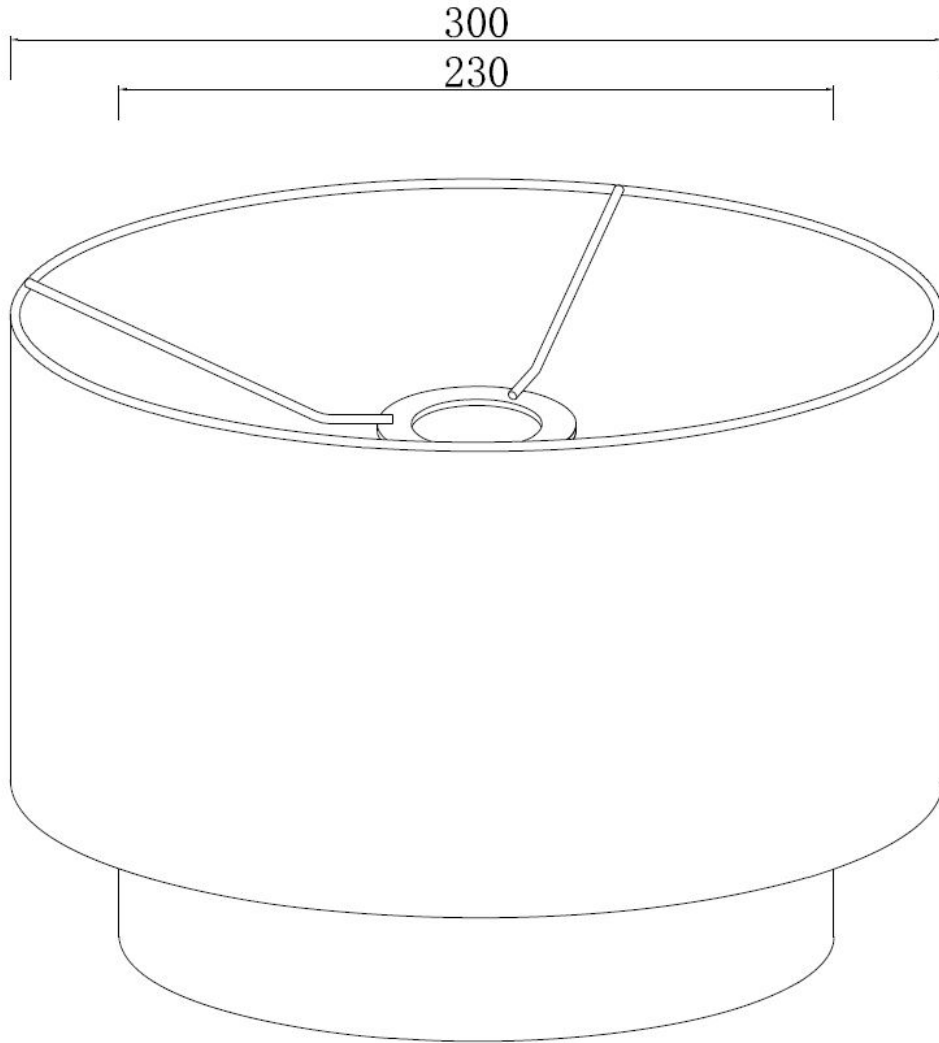

FCL-28508

Kozy - White and Gold 30cm Pendant Shade

CERTIFICATION

CONTACT

www.firstchoicelighting.co.uk

info@firstchoicelighting.co.uk