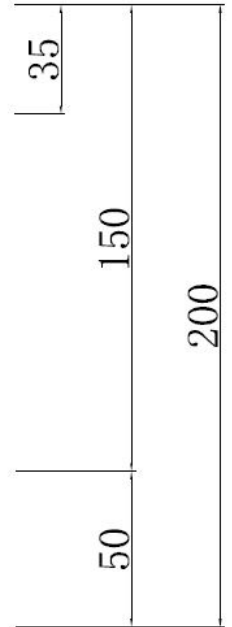

FCL-28508

Kozy - White and Gold 30cm Pendant Shade

CERTIFICATION

CONTACT

www.firstchoicelighting.co.uk

info@firstchoicelighting.co.uk