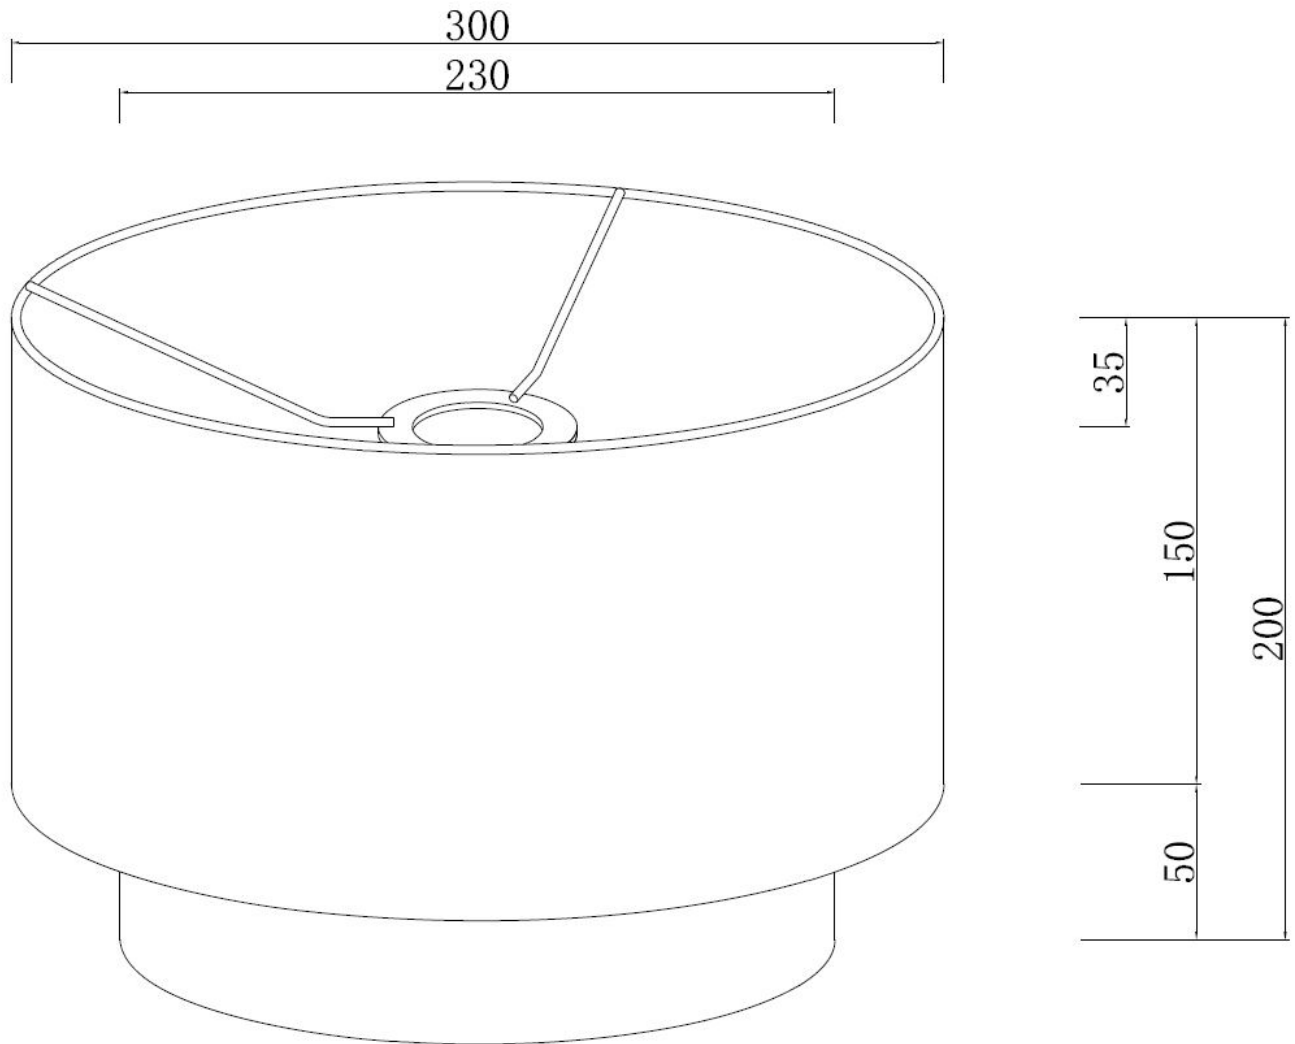

FCL-28508X2

Set of 2 Kozy - White and Gold 30cm Pendant Shades

CERTIFICATION

CONTACT

www.firstchoicelighting.co.uk

info@firstchoicelighting.co.uk

ISSUE DATE 01/09/2025

PAGE 2