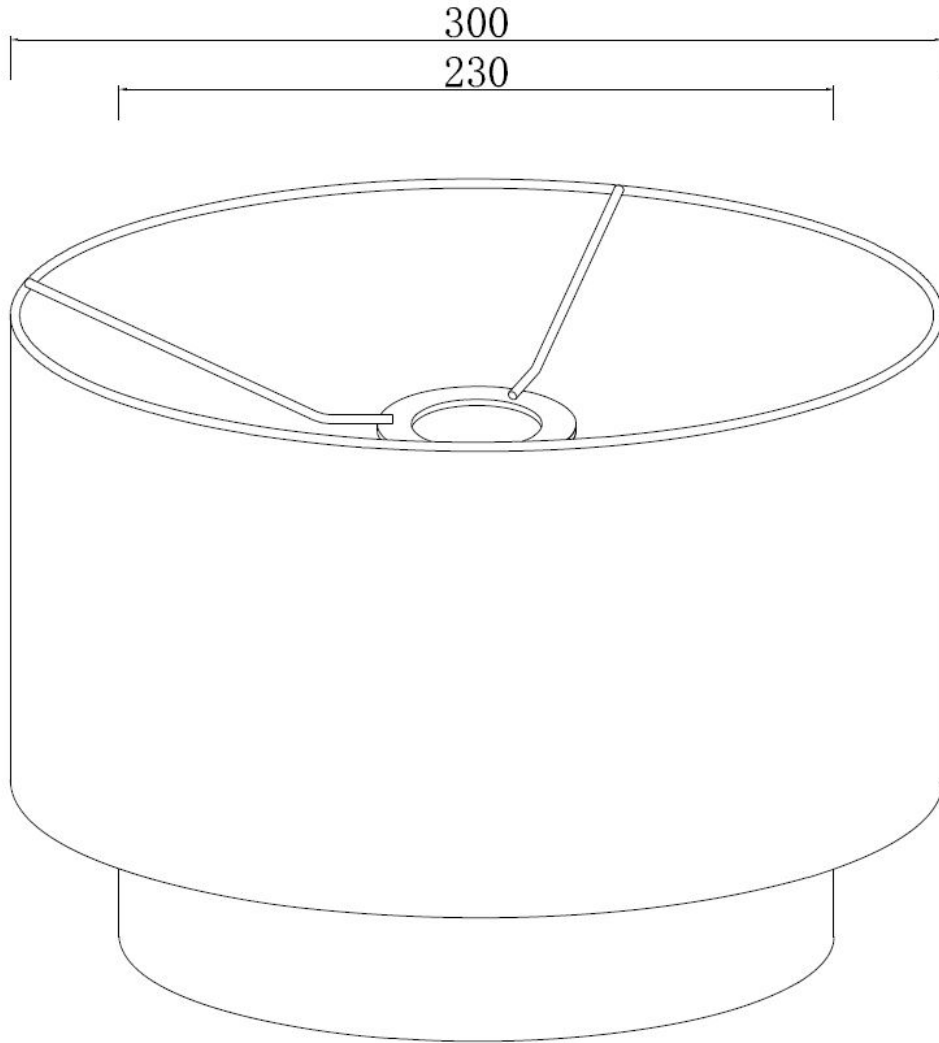

CERTIFICATION

CONTACT

www.firstchoicelighting.co.uk

info@firstchoicelighting.co.uk