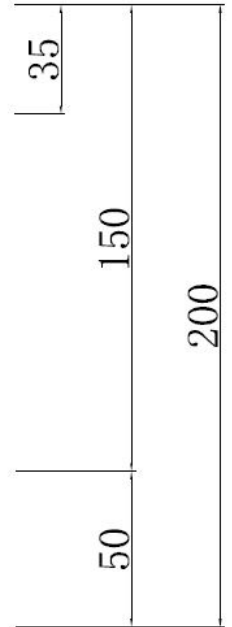

CERTIFICATION

CONTACT

www.firstchoicelighting.co.uk

info@firstchoicelighting.co.uk