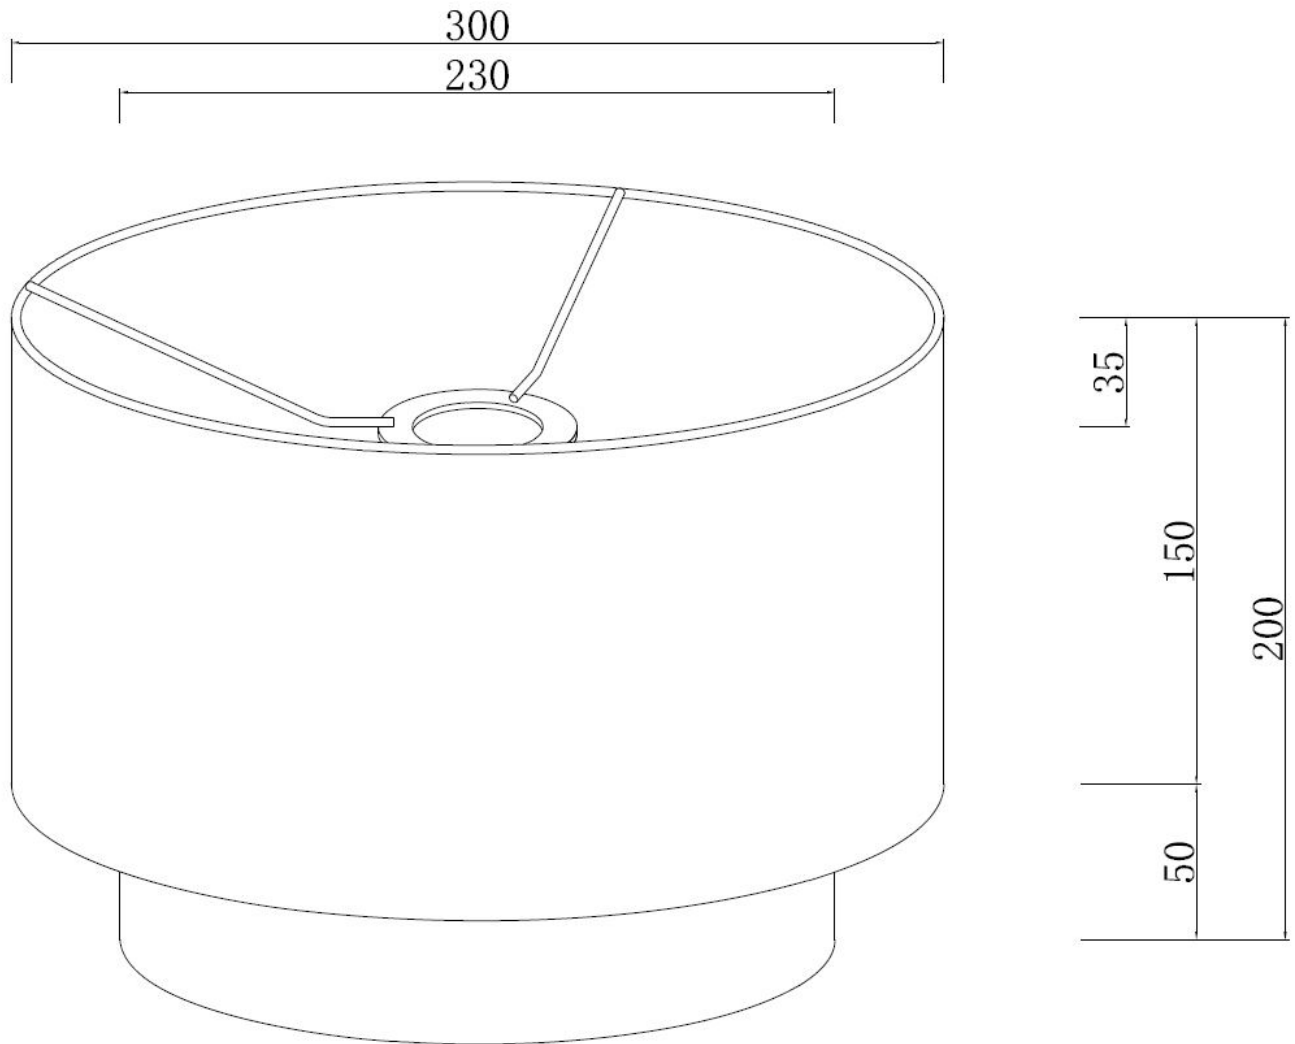

FCL-28509X2

Set of 2 Kozy - Navy Blue and Silver 30cm Pendant Shades

CERTIFICATION

CONTACT

www.firstchoicelighting.co.uk

info@firstchoicelighting.co.uk