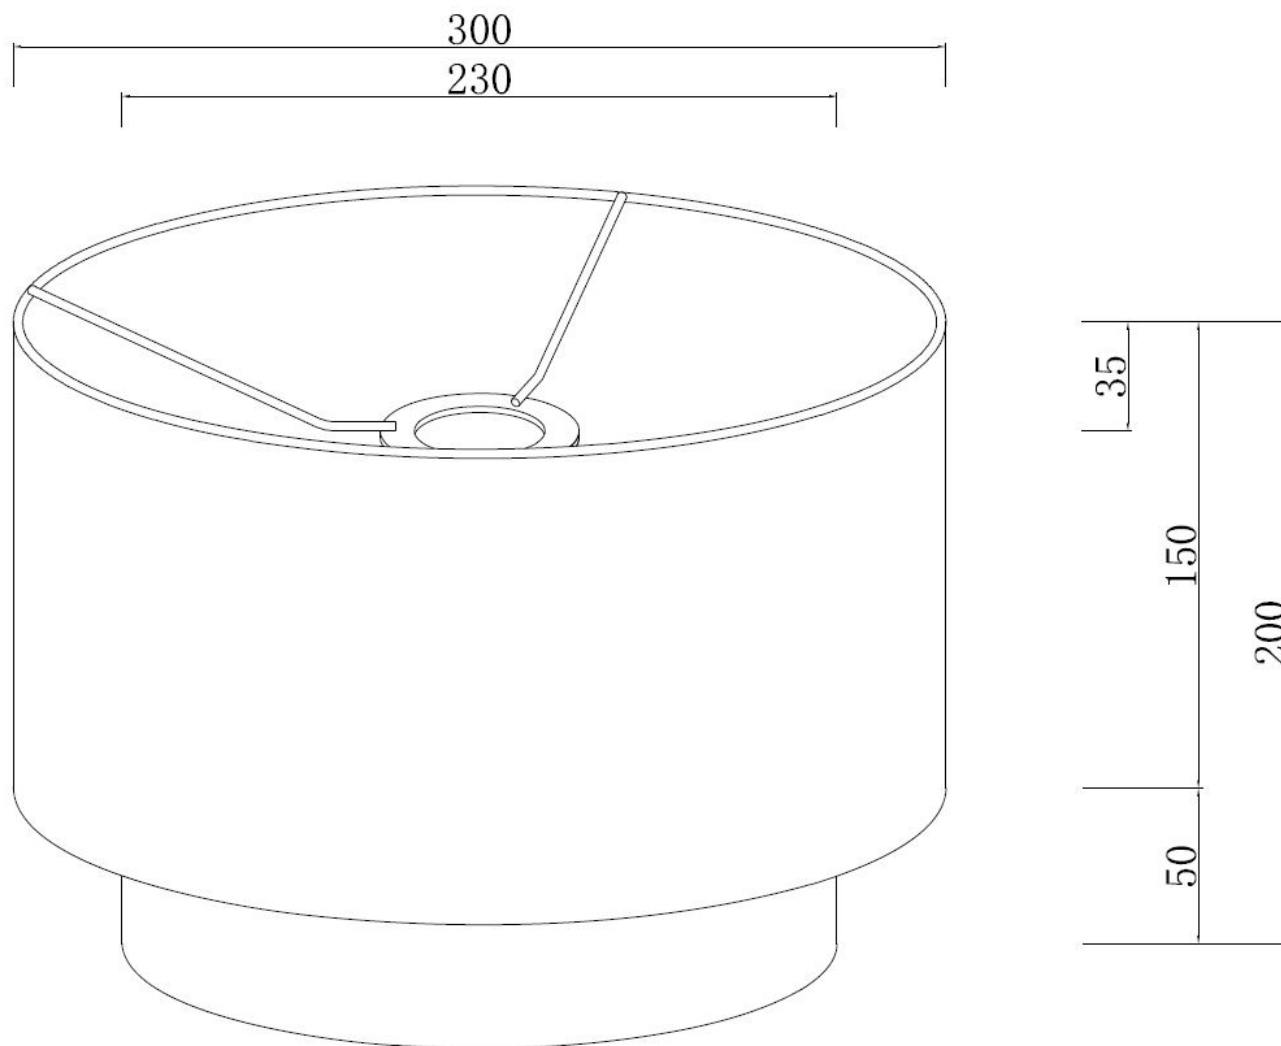

FCL-28510

Kozy - Dark Green and Gold 30cm Pendant Shade

CERTIFICATION

CONTACT

www.firstchoicelighting.co.uk

info@firstchoicelighting.co.uk