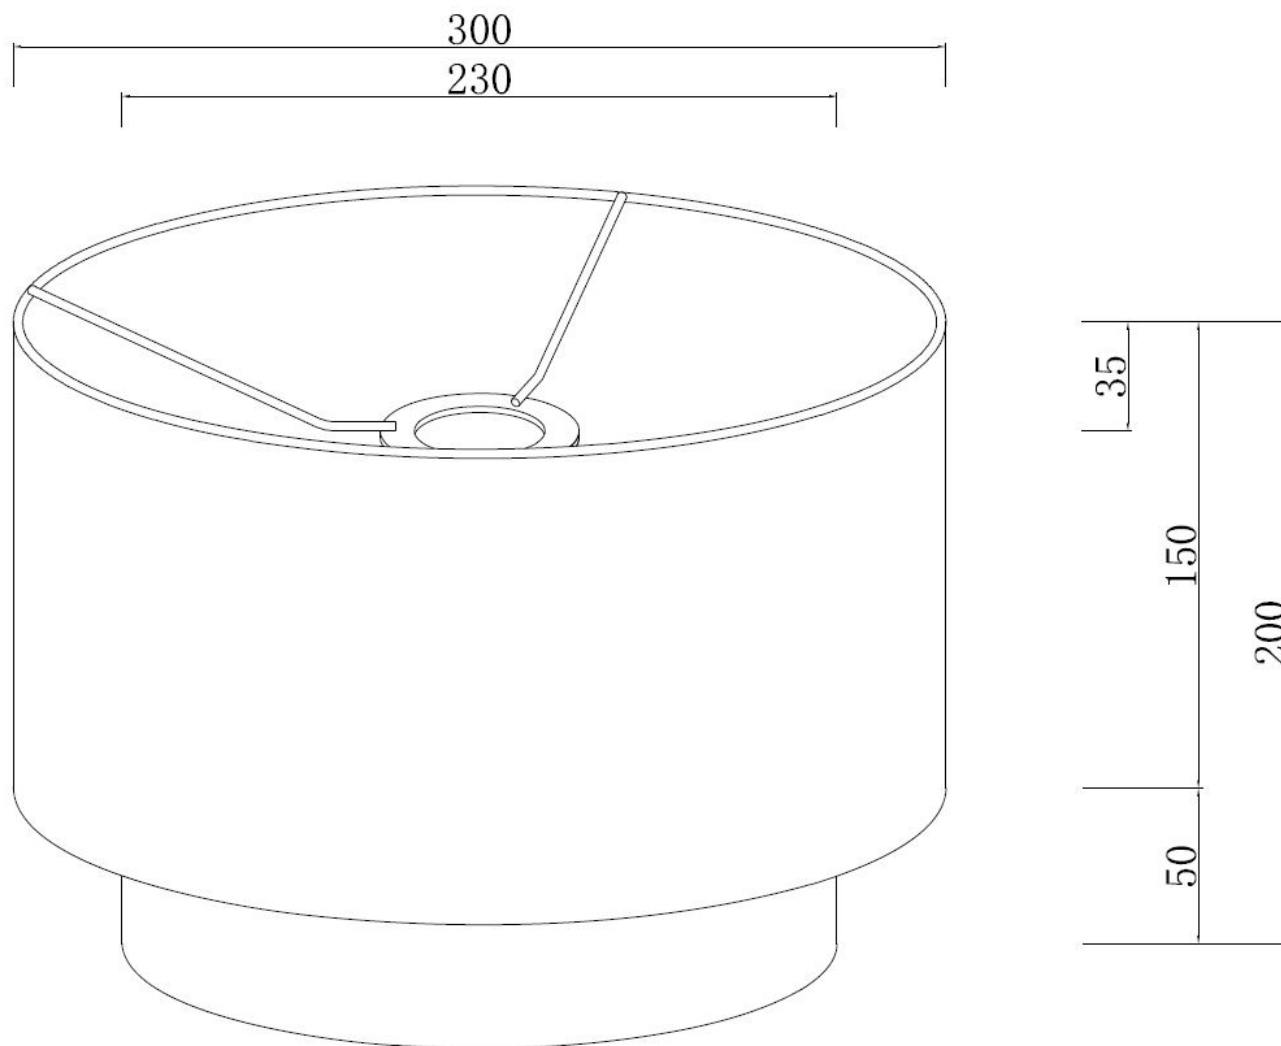

FCL-28510X2

Set of 2 Kozy - Dark Green and Gold 30cm Pendant Shades

CERTIFICATION

CONTACT

www.firstchoicelighting.co.uk

info@firstchoicelighting.co.uk