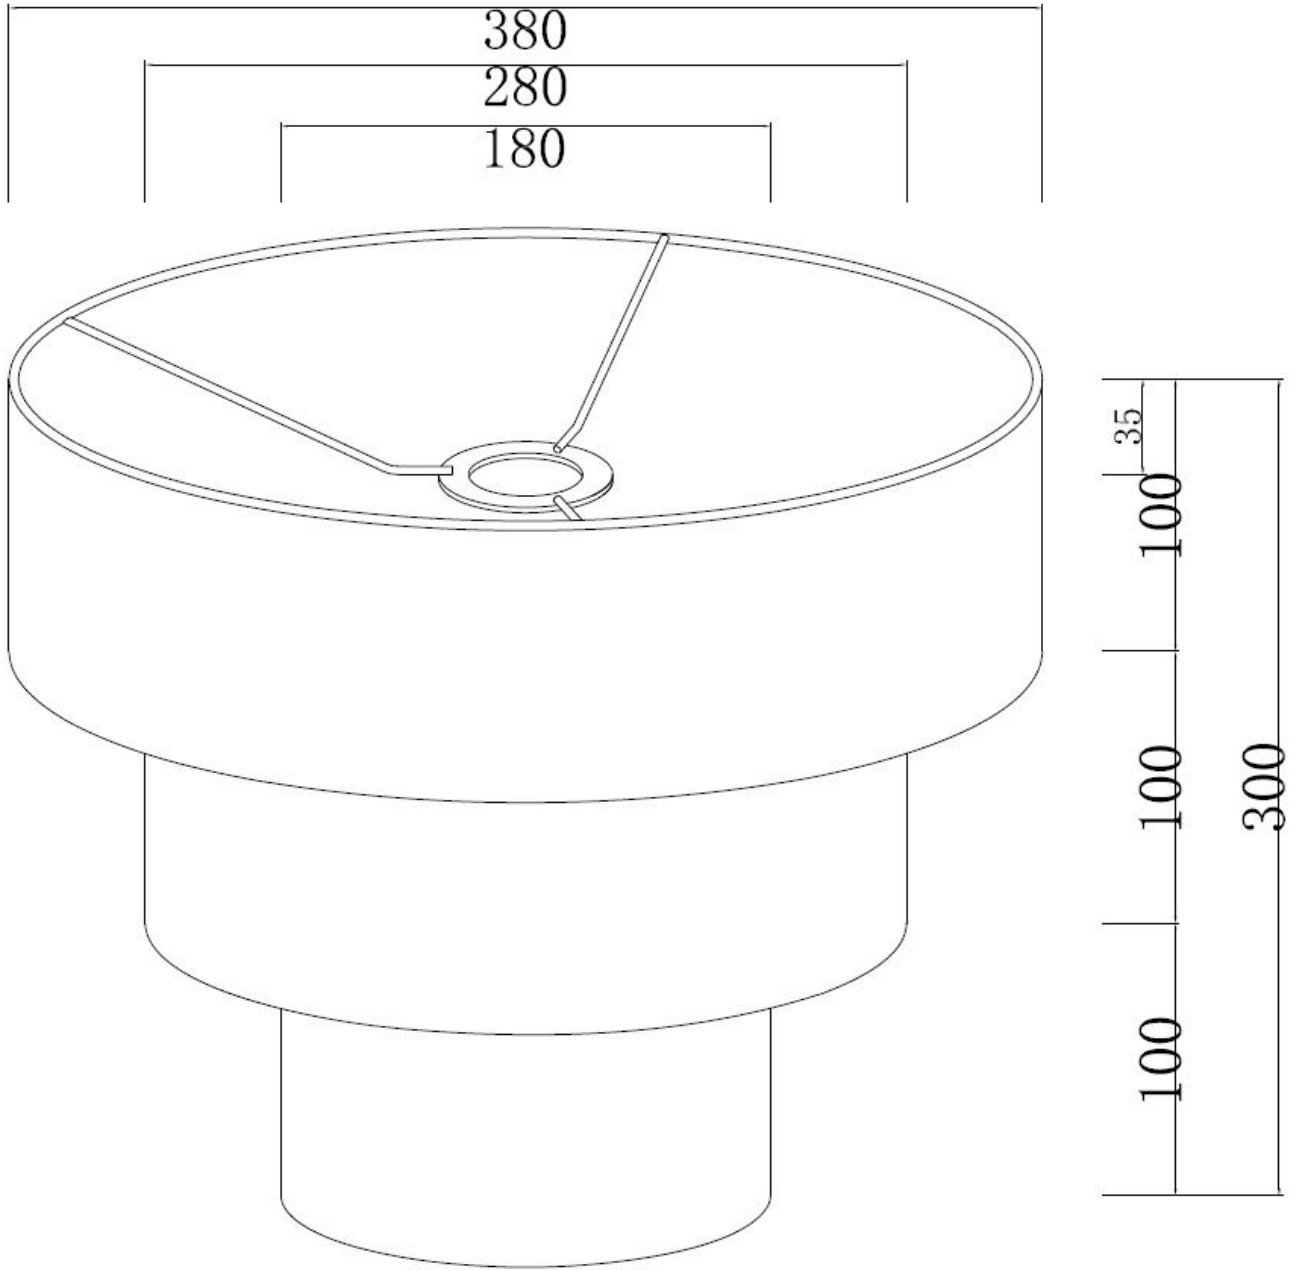

FCL-28512

Barty - Navy Blue 38cm Tiered Pendant Shade

CERTIFICATION

CONTACT

www.firstchoicelighting.co.uk

info@firstchoicelighting.co.uk