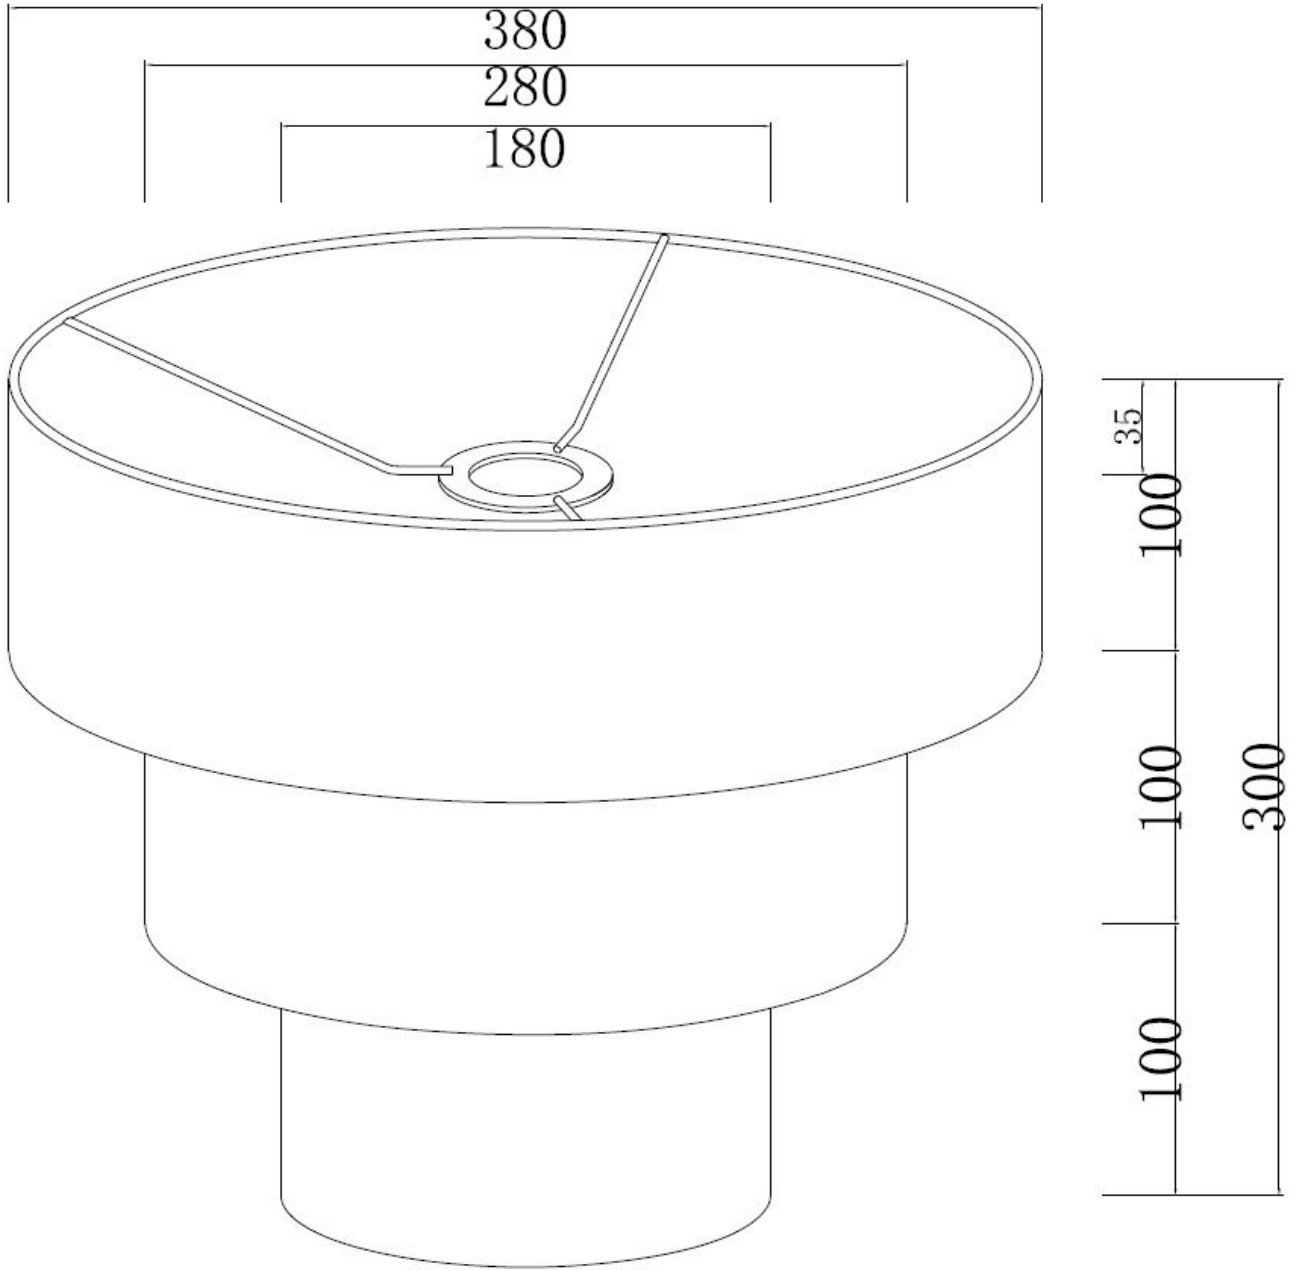

FCL-28512X2

Set of 2 Barty - Navy Blue 38cm Tiered Pendant Shades

CERTIFICATION

CONTACT

www.firstchoicelighting.co.uk

info@firstchoicelighting.co.uk