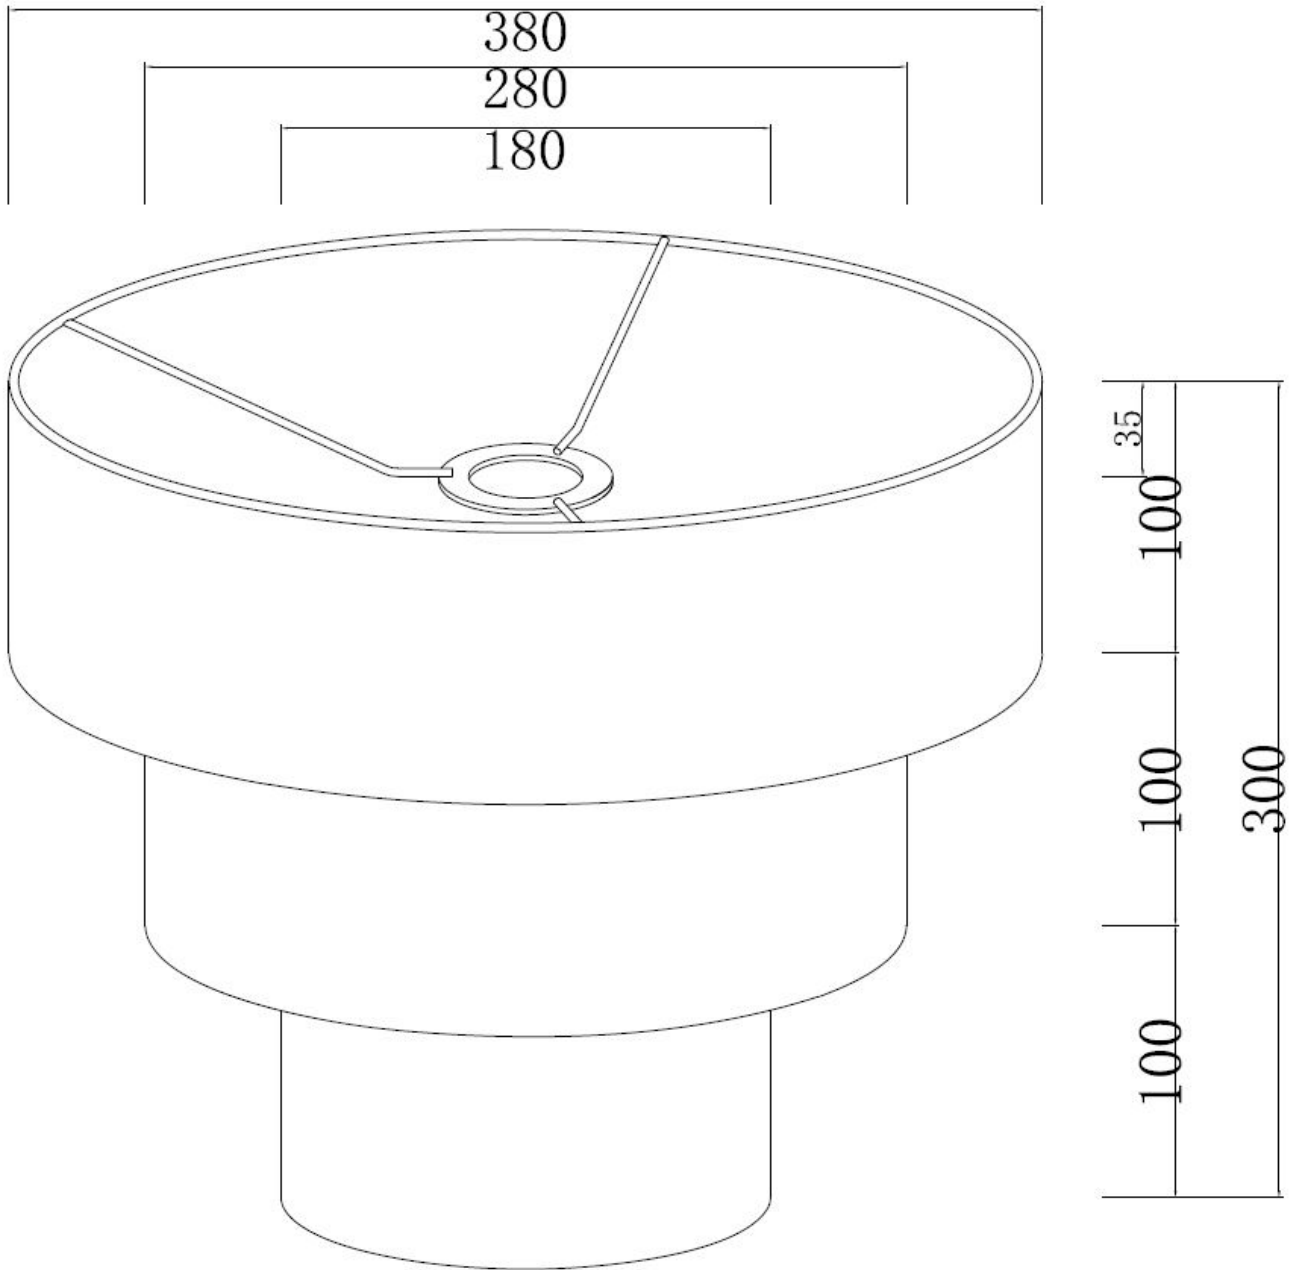

FCL-28513

Barty - White 38cm Tiered Pendant Shade

CERTIFICATION

CONTACT

www.firstchoicelighting.co.uk

info@firstchoicelighting.co.uk

ISSUE DATE 01/09/2025

PAGE 2