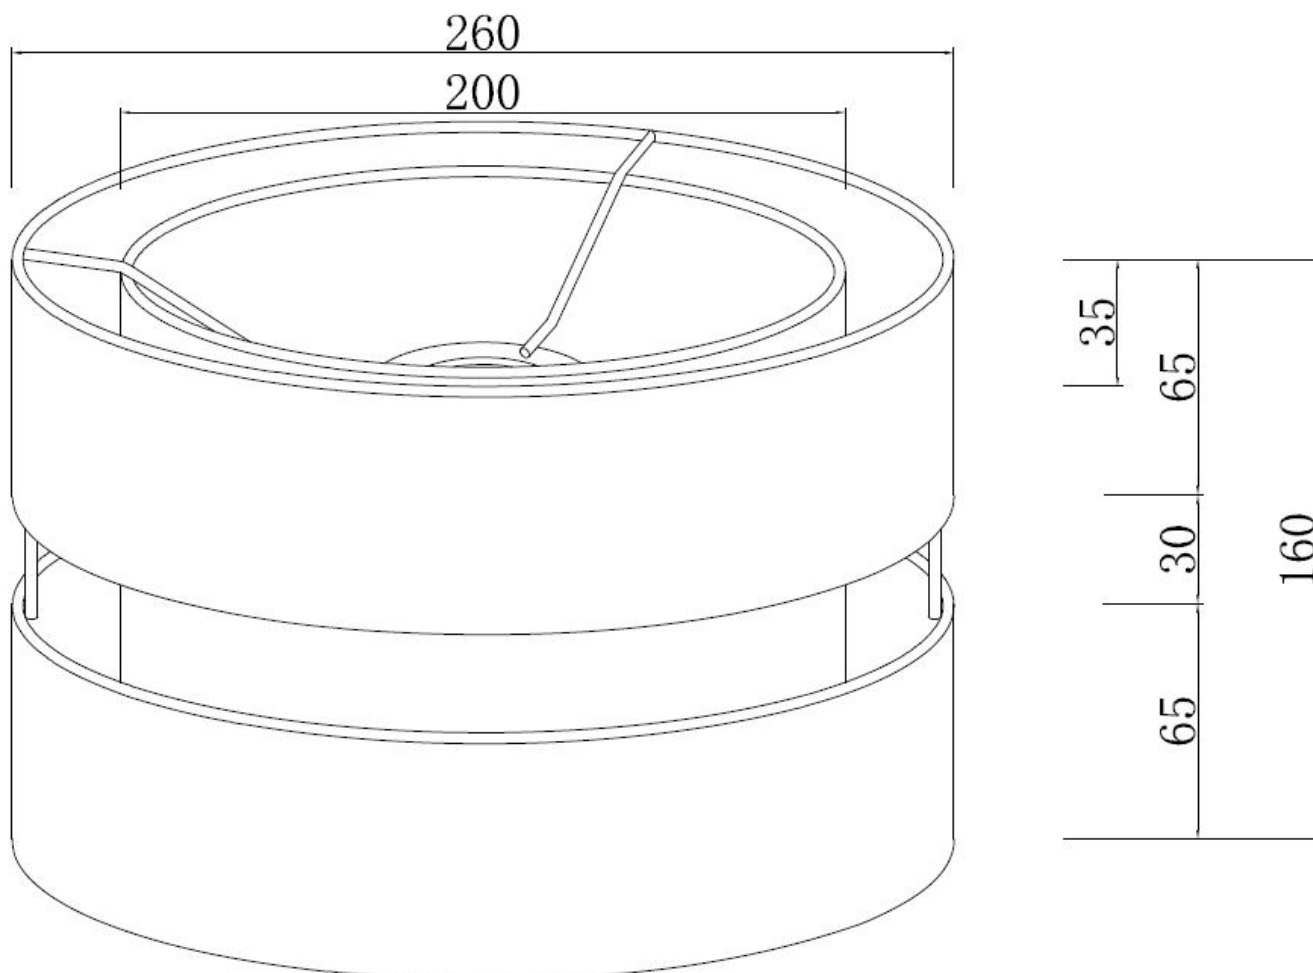

CERTIFICATION

CONTACT

www.firstchoicelighting.co.uk

info@firstchoicelighting.co.uk