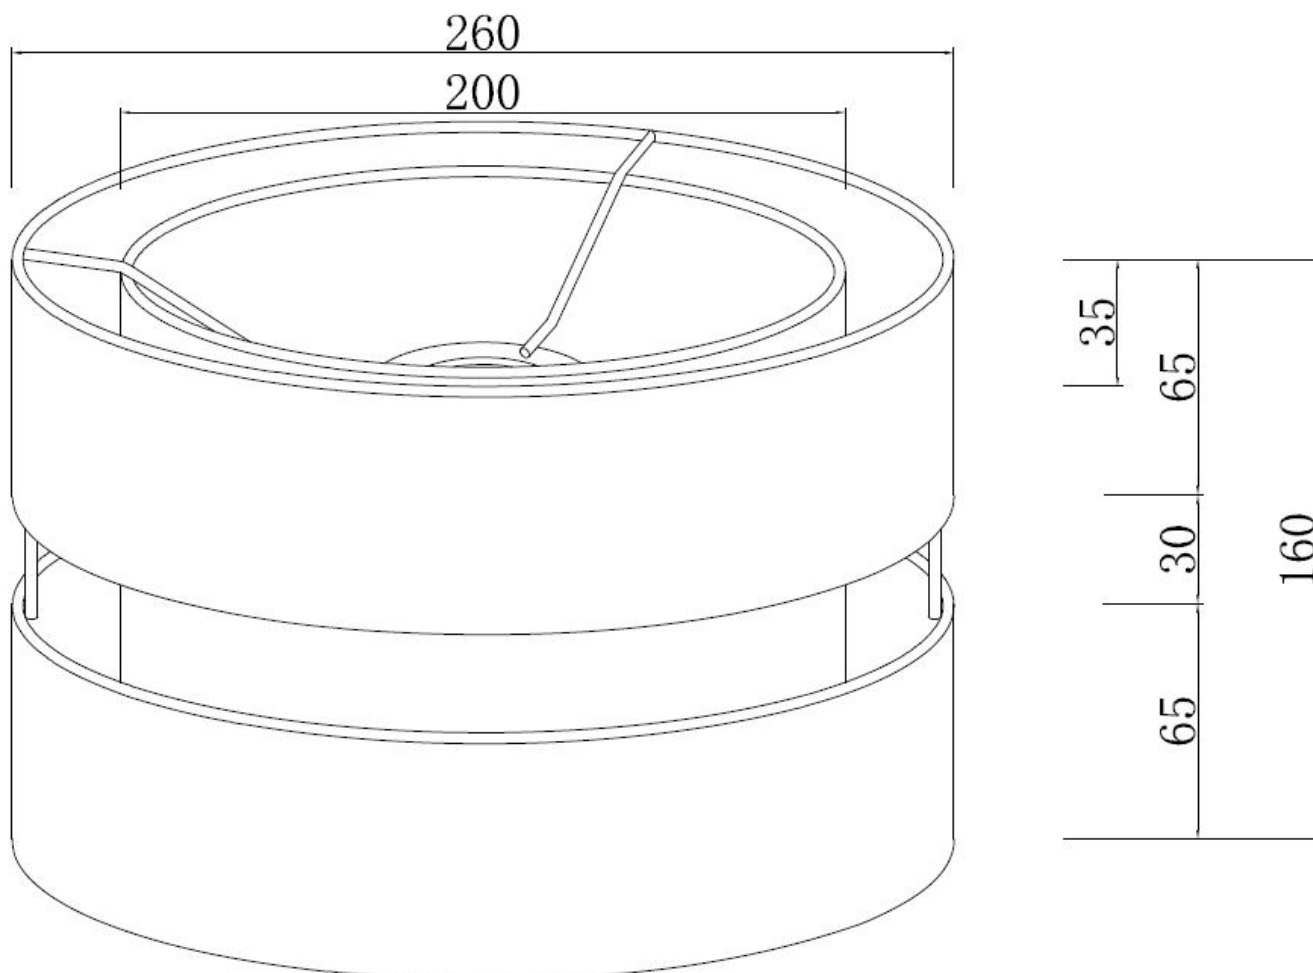

Set of 2 Benni - Navy Blue 26cm Pendant Shades

LIGHT SOURCE DATA

- 2 x 60W Max B22 BC or E27 ES (required)
- Lamp direction - Indirect
- Lamp shape - Standard
- Dimmable
- Energy class: Not applicable

DIMENSION DATA

- Height 160mm
- Diameter 260mm

- Weight 0.40kg

SPECIFICATION

- Manufacturer warranty for 2 years from date of purchase
- Navy blue cotton
- IP20
- No
- 240V
- Assembly required? No
- UKCA Marking, Energy Efficient, Energy Saving

CERTIFICATION

CONTACT

www.firstchoicelighting.co.uk

info@firstchoicelighting.co.uk

FCL-28515X2

Set of 2 Benni - Navy Blue 26cm Pendant Shades

CERTIFICATION

CONTACT