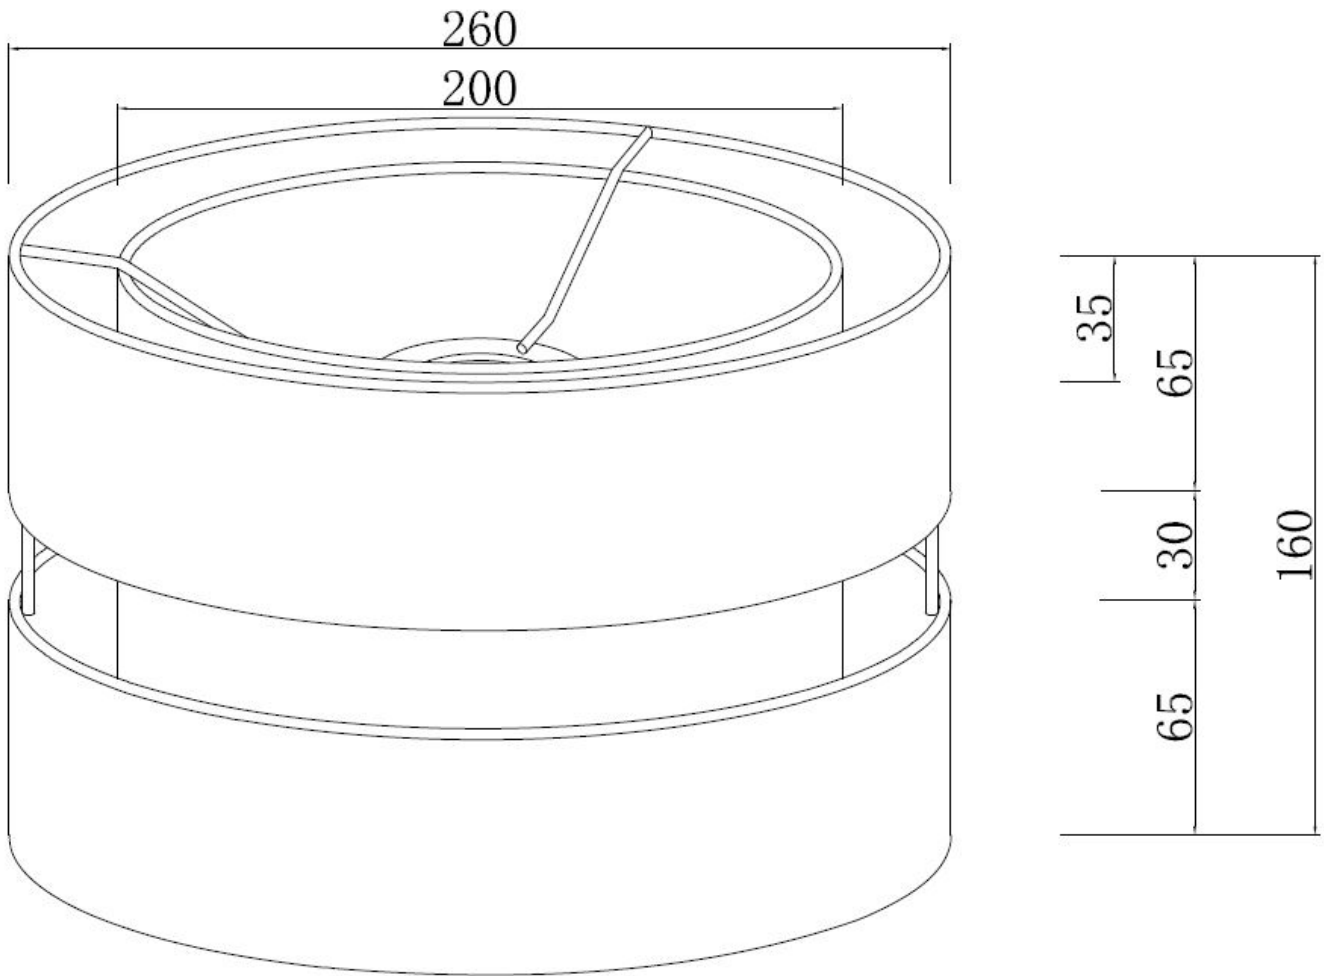

CERTIFICATION

CONTACT

www.firstchoicelighting.co.uk

info@firstchoicelighting.co.uk