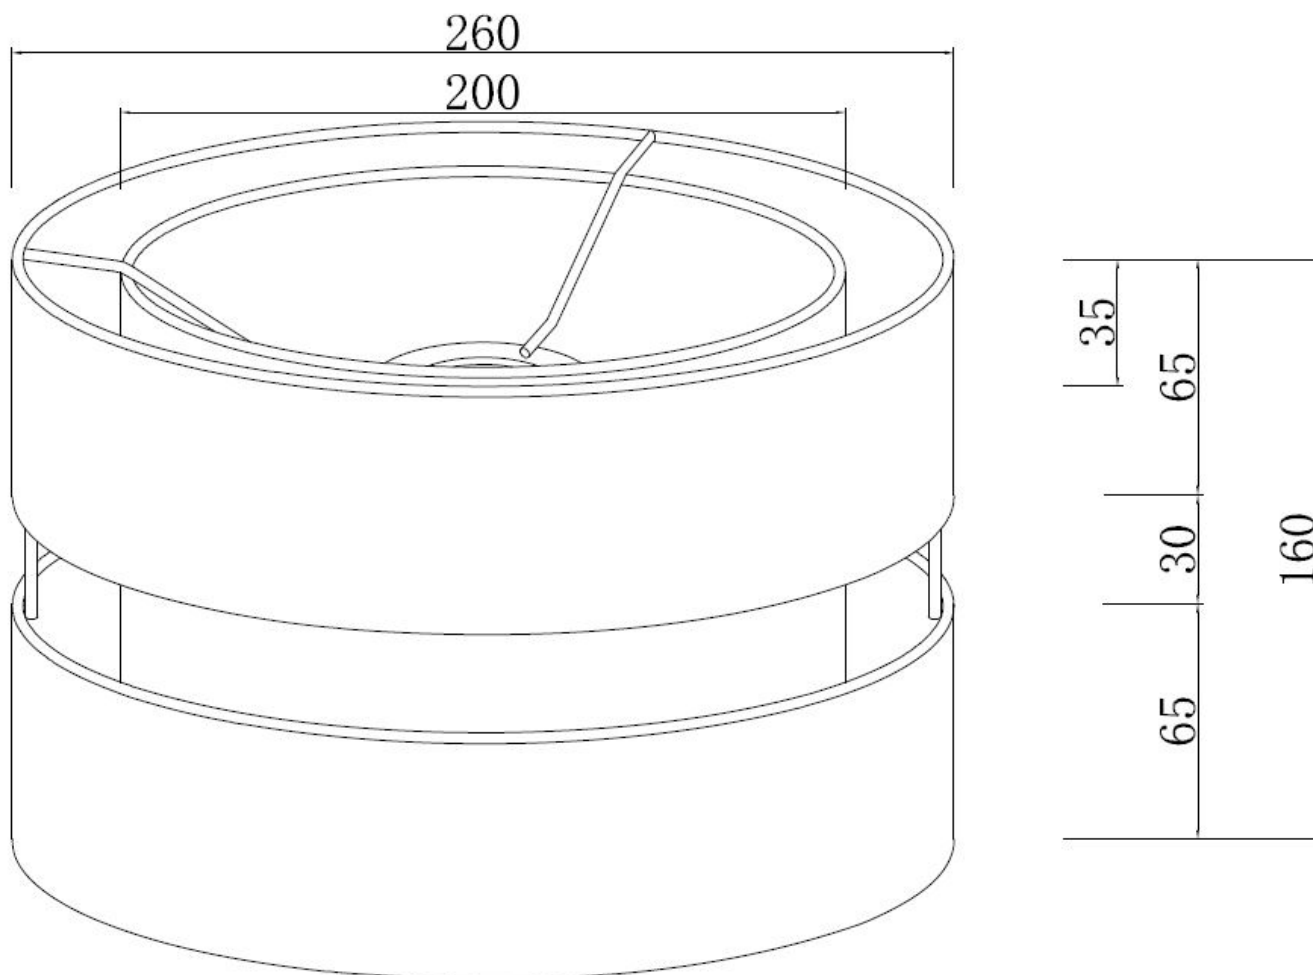

Set of 2 Benni - White 26cm Pendant Shades

LIGHT SOURCE DATA

- 2 x 60W Max B22 BC or E27 ES (required)
- Lamp direction - Indirect
- Lamp shape - Standard
- Dimmable
- Energy class: Not applicable

DIMENSION DATA

- Height 160mm
- Diameter 260mm

- Weight 0.40kg

SPECIFICATION

- Manufacturer warranty for 2 years from date of purchase
- White cotton
- IP20
- No
- 240V
- Assembly required? No
- UKCA Marking, Energy Efficient, Energy Saving

CERTIFICATION

CONTACT

www.firstchoicelighting.co.uk

info@firstchoicelighting.co.uk

FCL-28516X2

Set of 2 Benni - White 26cm Pendant Shades

CERTIFICATION

CONTACT