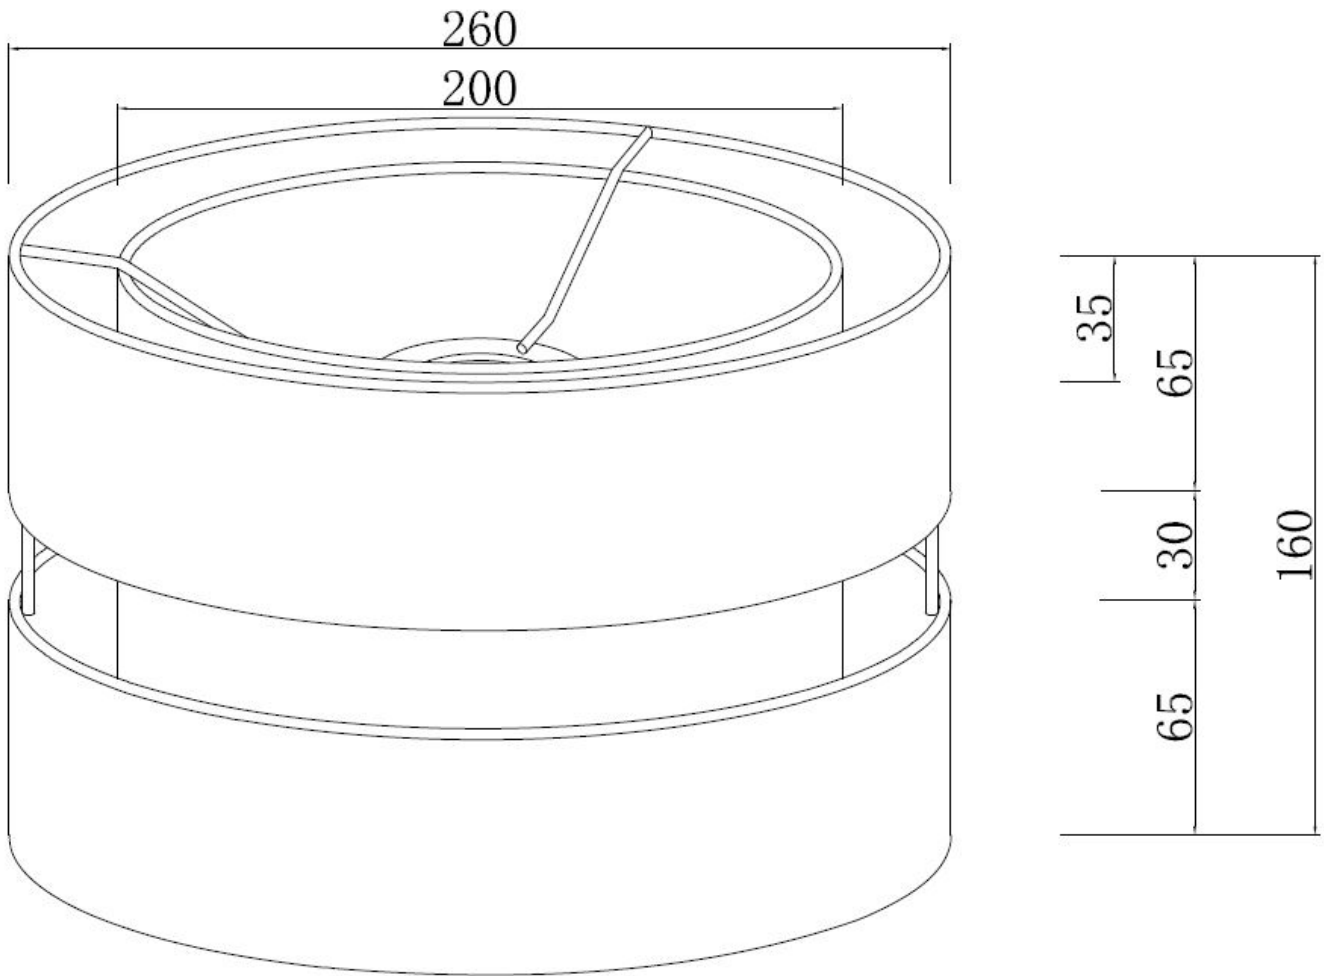

Set of 2 Benni - Grey 26cm Pendant Shades

LIGHT SOURCE DATA

- 2 x 60W Max B22 BC or E27 ES (required)
- Lamp direction - Indirect
- Lamp shape - Standard
- Dimmable
- Energy class: Not applicable

DIMENSION DATA

- Height 160mm
- Diameter 260mm

- Weight 0.40kg

SPECIFICATION

- Manufacturer warranty for 2 years from date of purchase
- Grey cotton
- IP20
- No
- 240V
- Assembly required? No
- UKCA Marking, Energy Efficient, Energy Saving

CERTIFICATION

CONTACT

www.firstchoicelighting.co.uk

info@firstchoicelighting.co.uk

FCL-28517X2

Set of 2 Benni - Grey 26cm Pendant Shades

CERTIFICATION

CONTACT