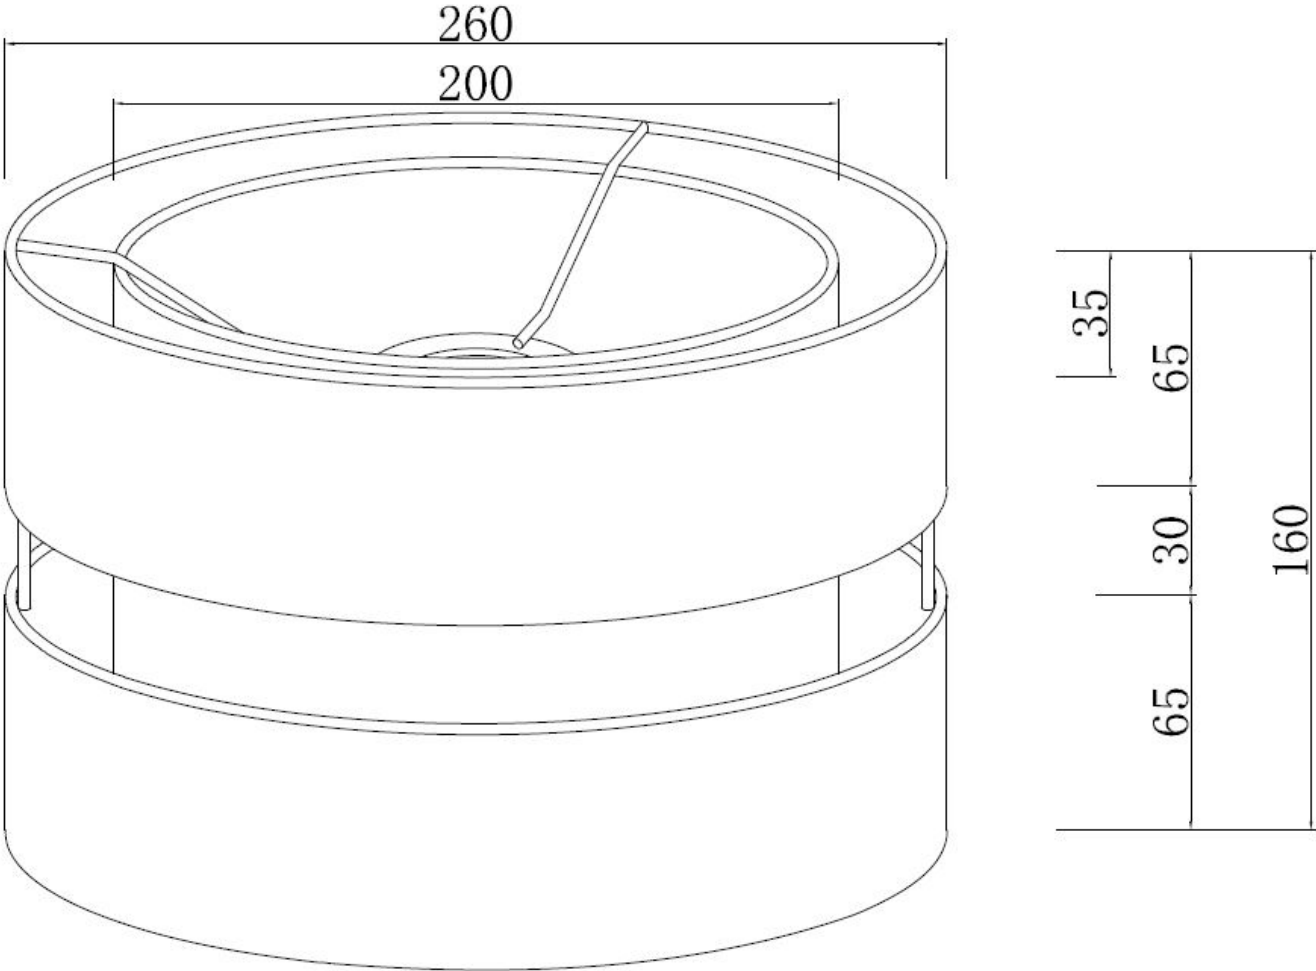

FCL-28518

Benni - Black 26cm Pendant Shade

CERTIFICATION

CONTACT

www.firstchoicelighting.co.uk

info@firstchoicelighting.co.uk