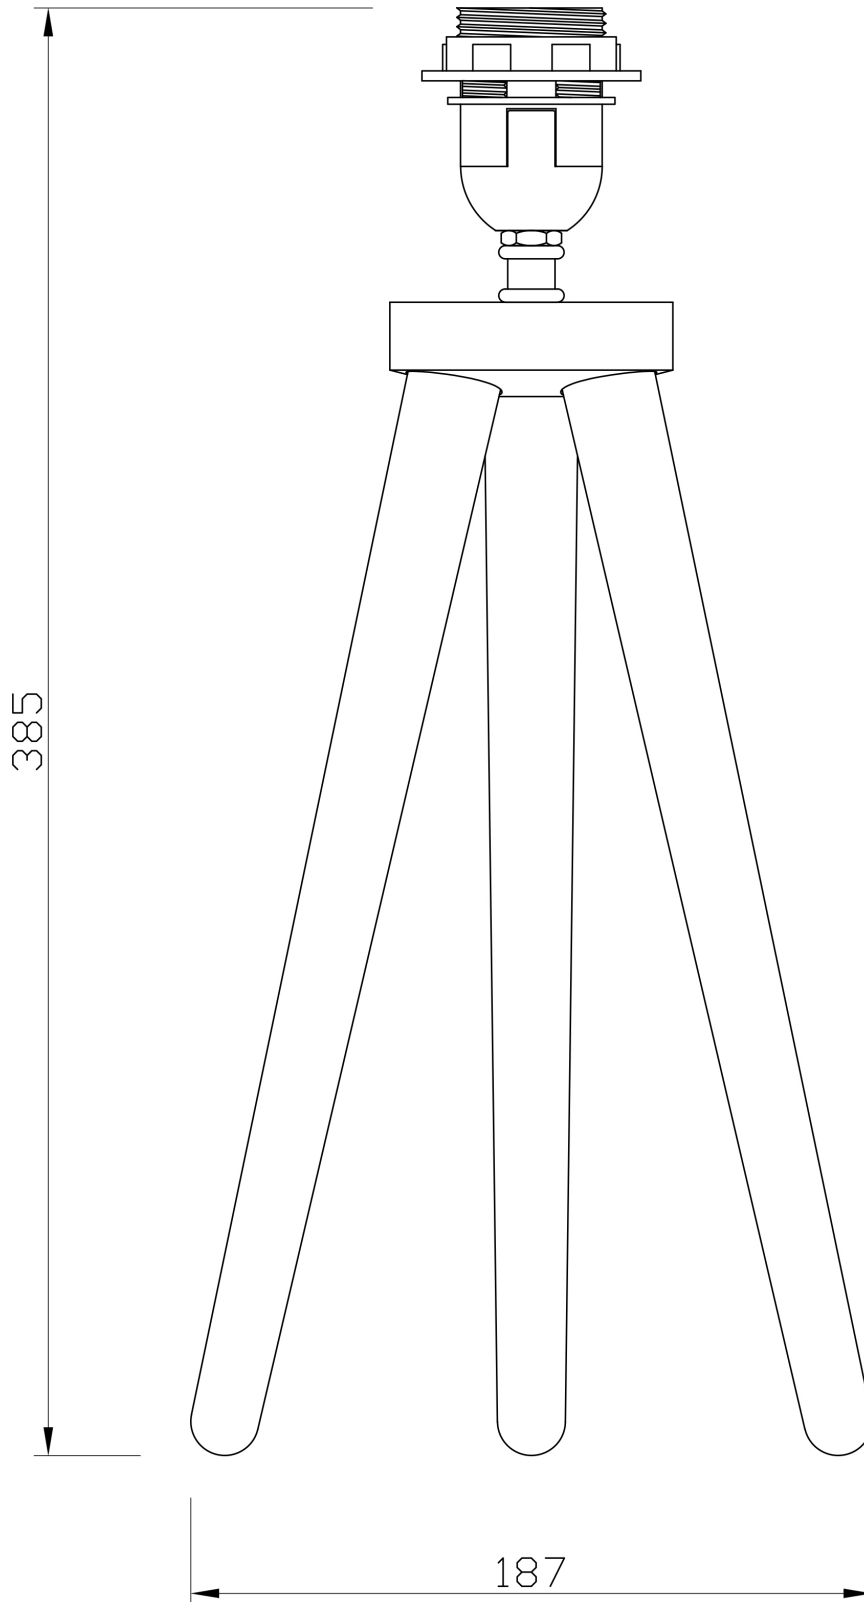

Voyage - Dark Oak Table Lamp or Bedside Light with Burgundy Shade

CERTIFICATION

CONTACT

www.firstchoicelighting.co.uk

info@firstchoicelighting.co.uk