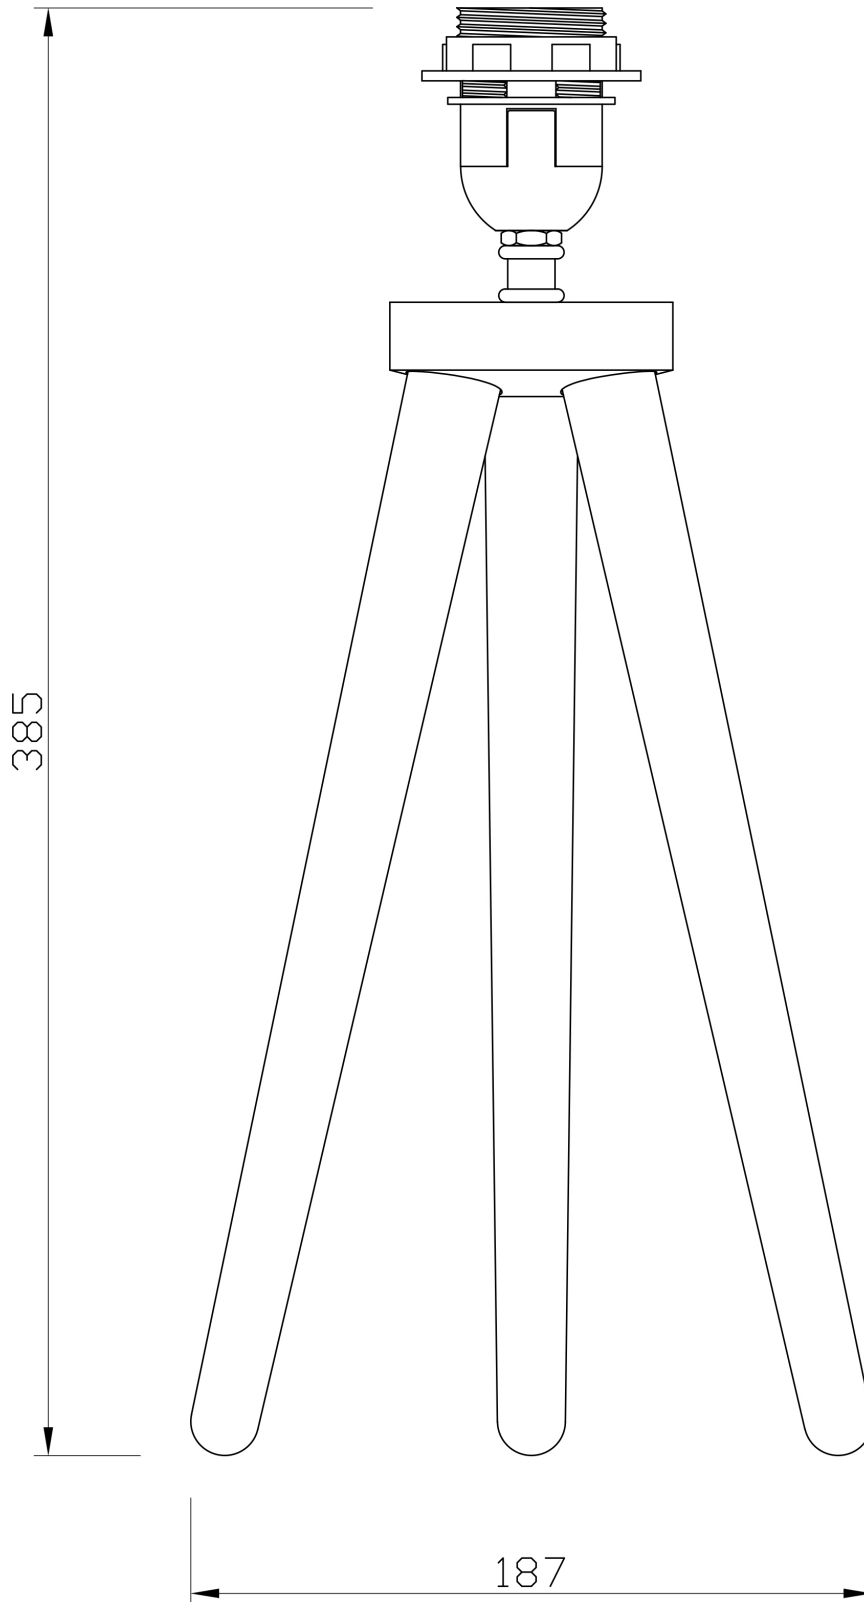

Set of 2 Dark Oak Table Lamp or Bedside Lights with Burgundy Shades

CERTIFICATION

CONTACT

www.firstchoicelighting.co.uk

info@firstchoicelighting.co.uk