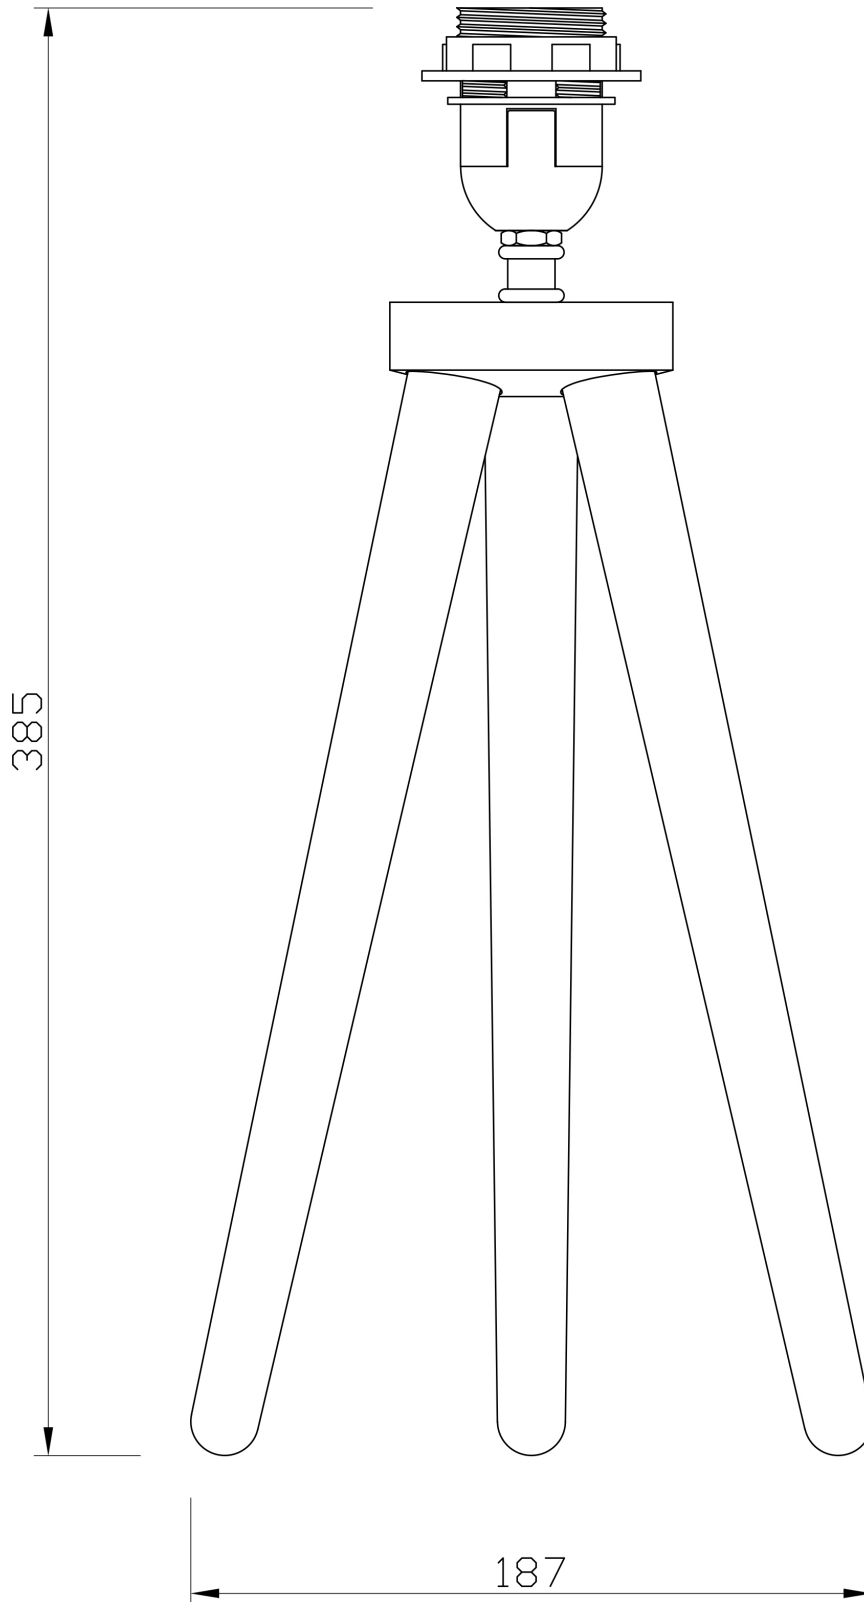

Voyage - Light Oak Table Lamp or Bedside Light with Burgundy Shade

CERTIFICATION

CONTACT

www.firstchoicelighting.co.uk

info@firstchoicelighting.co.uk