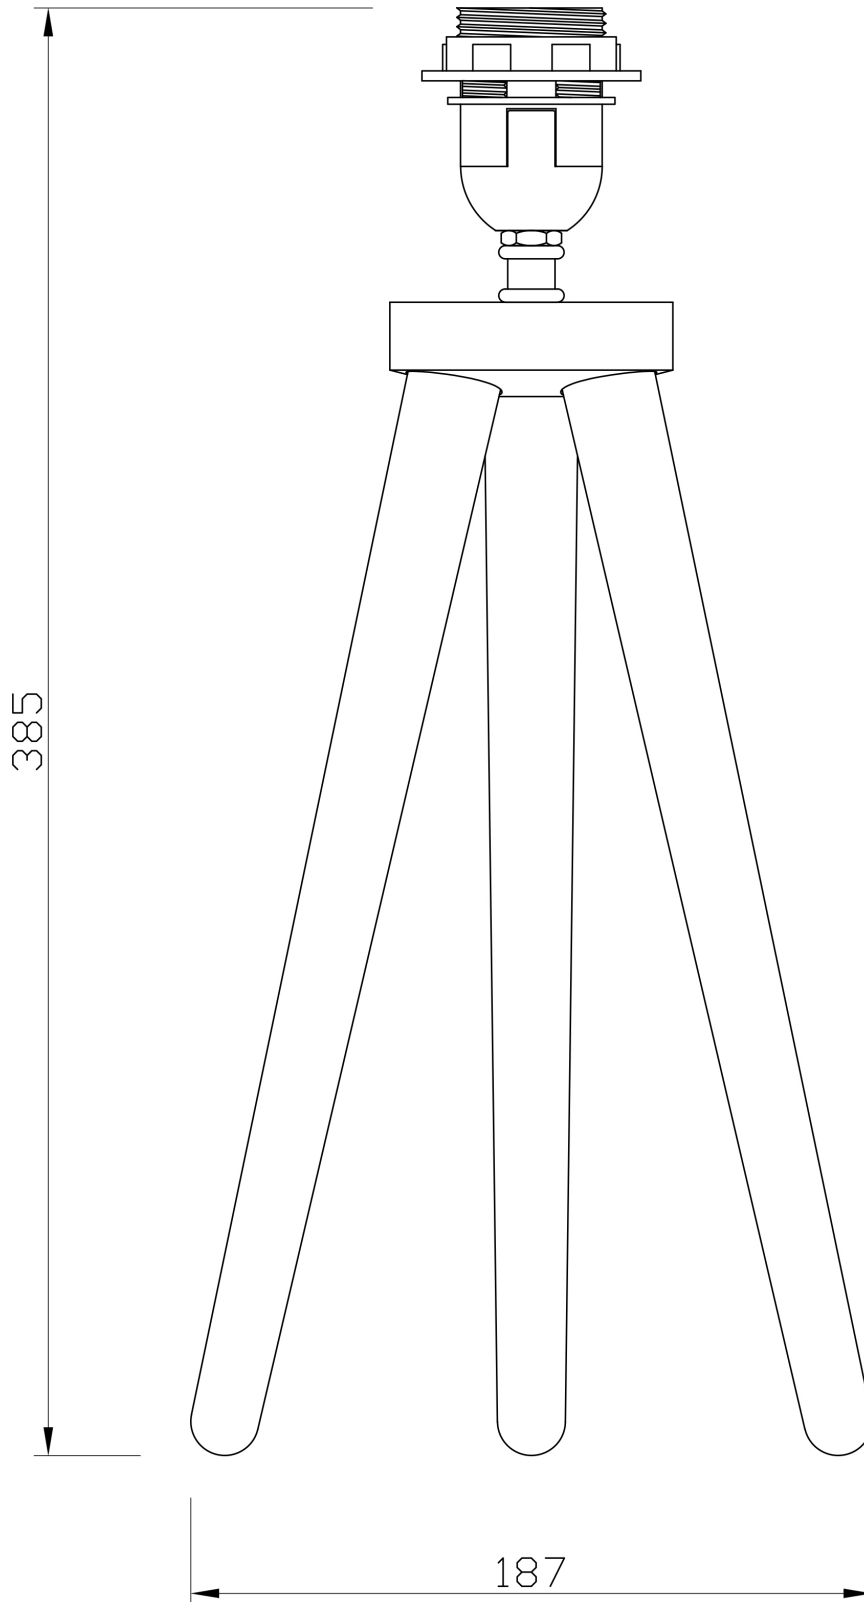

Set of 2 Light Oak Table Lamp or Bedside Lights with Burgundy Shades

CERTIFICATION

CONTACT

www.firstchoicelighting.co.uk

info@firstchoicelighting.co.uk