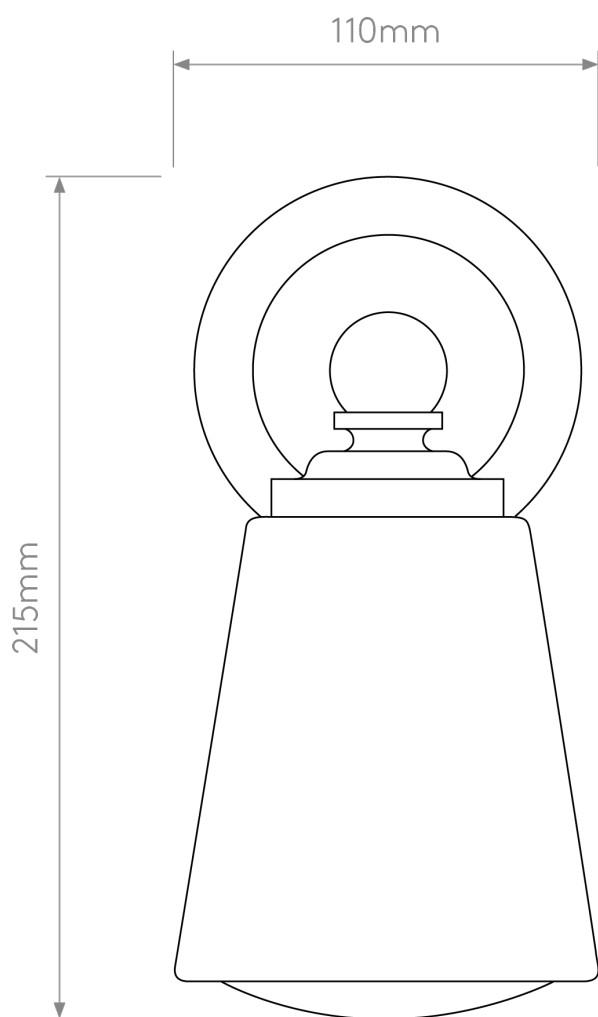

Astro Lighting - Anton - 1106006 - Black White Glass IP44 Bathroom Wall Light

CONTACT