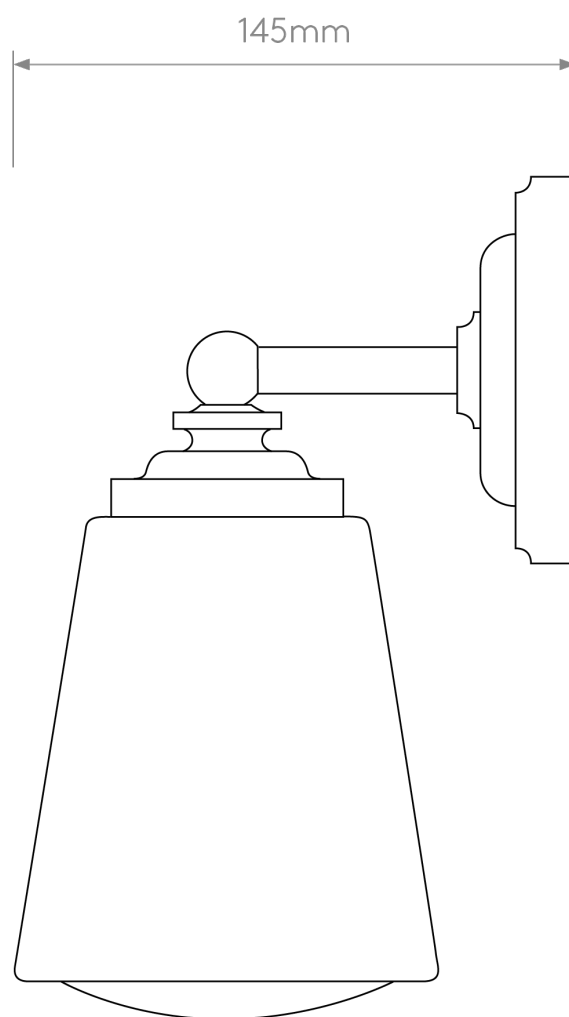

Astro Lighting - Anton - 1106006 - Black White Glass IP44 Bathroom Wall Light

CONTACT